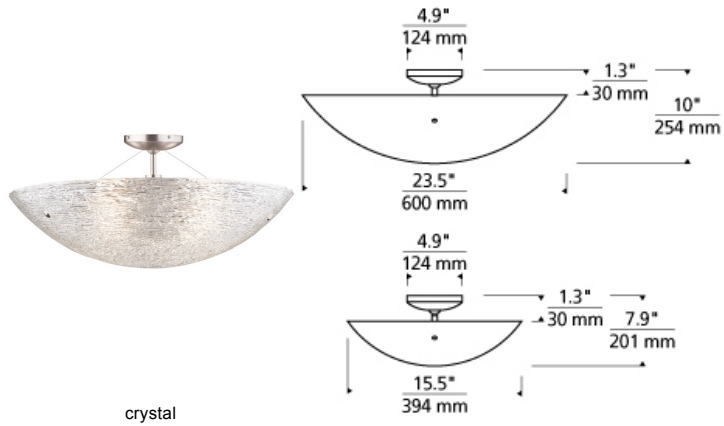

# FLUSH & SEMI-FLUSH MOUNT

## Trace Semi-Flushmount Ceiling FL EN★ T20

### DESCRIPTION

Modern in nature and simple in style the Trace ceiling flush mount by Tech Lighting features streams of Italian piped glass that have been formed into a bowl shape. To further accentuate the graceful glass formation are two metal details that add a touch of character and charm. This elegant flush mount is available in two distinct sizes, small and large, making it ideal for family room lighting, bedroom lighting and bathroom lighting. Available lamping options include energy efficient LED or no-lamp, leaving you the option to light this fixture with your preferred lamping. LED lamping version is fully dimmable to create the desired ambiance in your unique space. No matter the application the Trace will add a touch of modern elegance and sophistication to your special space. Creates an unmistakable sparkle in any space. Small rated for (2) 60w max, E26 medium based lamps. LED version includes (2) 9.5w, 800 delivered lumens, 2700K, medium base LED A19 lamps. Large rated for (4) 60w max, E26 medium based lamps. LED version includes (4) 9.5w, 800 delivered lumens, 2700K, medium base LED A19 lamps. LED dimmable with LED compatible dimmer.

### WEIGHT

10-12lb / 4.54-5.44kg ±

crystal