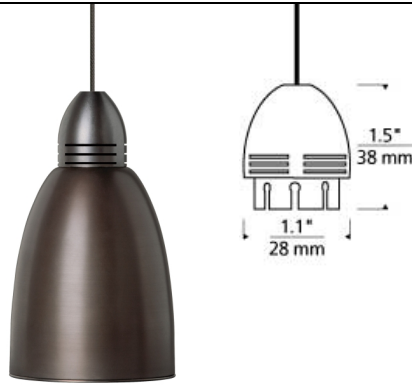

LOW - VOLTAGE PENDANTS

Torpedo Pendant T20

DESCRIPTION

Highly customizable in nature the Torpedo pendant light by Tech Lighting will seamlessly integrate into any space due to the wide range of display heads and two on-trend finish options. Display heads range from metal to glass each adding its own unique ecstatic flare. Each display head is fully dimmable to create the desired ambiance in your unique space. Accessory required; sold separately. Low-voltage, MR16 of up to 50 watts (not included). Includes six feet of field-cuttable suspension cable. See accessory for maximum wattage lamp usage.

INSTALLATION

Socket terminates with FreeJack male connector, which may be installed into a system connector. Elements ordered with a system prefix include a connector for that system.

ACCESSORIES & OPTICAL CONTROLS

Bell Shade, Belladonna Shade, Cone Glass Shield, Cone Onyx Shield, Prism Glass Shield, Round Glass Shield, Soda Glass Shade, Swag Hook, Tinkerbell Shade With Integrated Lens Holder

WEIGHT

0.6lb / 0.27kg ±