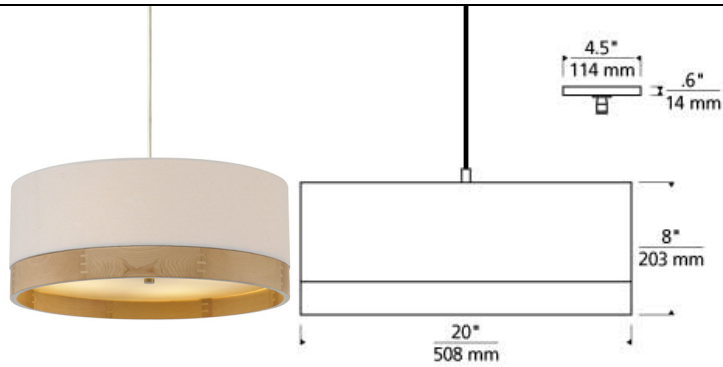

LINE - VOLTAGE PENDANTS / SUSPENSION

Topo Suspension LED T20

DESCRIPTION

This modern drum shade is elevated to a richer, warmer dimension with a sophisticated combination of fabric and wood. The bands of wood trim are spline-joined around the circumference of the shade – a delicate feat of quality craftsmanship. The rigid stem is available in antique bronze, polished nickel or satin nickel and completes the look. Rated for (4) 75 watt max. E26 medium base lamps (Lamps Not Included). LED includes (4) 9.5 watt, 800 delivered lumen, 2700K, medium base LED A19 lamps. . LED dimmable with LED compatible dimmer. Integrated ball joint accommodates sloped ceilings up to 45°.

white

INSTALLATION

This product can mount to either a 4" square electrical box with round plaster ring or an octagonal electrical box (not included).

WEIGHT

8-10lb / 3.63-4.54kg ±

heather gray

white

ORDERING INFORMATION

700TPO	LENGTH (A)	COLOR	Trim Color	FINISH	LAMP
24	24"	Y HEATHER GRAY	M MAPLE WOOD	Z ANTIQUE BRONZE	NO LAMP
36	36"	W WHITE	W WALNUT WOOD	N POLISHED NICKEL	-LED927 A19 LED 90 CRI 2700K 120V (T20/T24)
48	48"			S SATIN NICKEL	