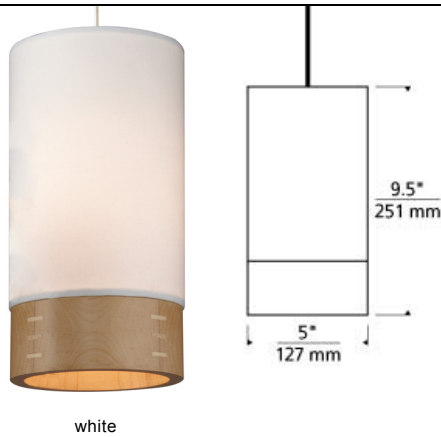

LOW - VOLTAGE PENDANTS

Topo Pendant LED SORAA T20

DESCRIPTION

The Topo pendant light from Tech Lighting is simple in design yet elegant in visual aesthetic. The modern drum shade is elevated to a richer, warmer dimension with a sophisticated combination of fabric and wood. The bands of wood trim are spline-joined around the circumference of the shade – a very delicate feat of quality craftsmanship. A white diffuser is perfectly placed within the shade to ensure even light distribution onto surfaces below. Shade options include, Heather Gray and White, along with two wood trim options and three on-trend hardware finishes, allowing full customization for your unique space. Available lamping options include energy efficient LED or no-lamp, leaving you the option to light this fixture with your preferred lamping. Includes low-voltage, 50 watt halogen bi-pin lamp or 8 watt, 300 delivered lumen, 3000K, replaceable SORAA® LED module and six feet of field-cutable cable. Dimmable with low-voltage electronic or magnetic dimmer (based on transformer). Works with SORAA.

white

INSTALLATION

Socket terminates with FreeJack male connector, which may be installed into a system connector. Elements ordered with a system prefix include a connector for that system.

ACCESSORIES & OPTICAL CONTROLS

SORAA® LED Bi-Pin Replacement Pendant Module, Swag Hook

heather gray

white

ORDERING INFORMATION

700	SYSTEM	TPO	COLOR	Trim Color	FINISH	LAMP
FJ	FREEJACK		Y HEATHER GRAY	M MAPLE WOOD	Z ANTIQUE BRONZE	12 VOLT HALOGEN (T20)
KL	KABLE LITE		W WHITE	W WALNUT WOOD	C CHROME	-LEDS930 12 VOLT LED 90 CRI 3000K (T20/T24)
MP	MONOPOINT				S SATIN NICKEL	-24 24 VOLT HALOGEN
MO	MONORAIL					
MO2	TWO-CIRCUIT MONORAIL					