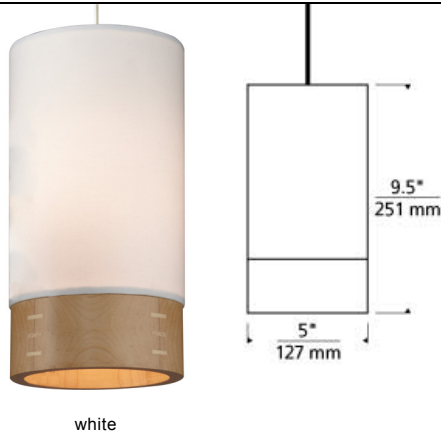

LOW - VOLTAGE PENDANTS

Topo Pendant LED SORAA T20

DESCRIPTION

The Topo pendant light from Tech Lighting is simple in design yet elegant in visual aesthetic. The modern drum shade is elevated to a richer, warmer dimension with a sophisticated combination of fabric and wood. The bands of wood trim are spline-joined around the circumference of the shade – a very delicate feat of quality craftsmanship. A white diffuser is perfectly placed within the shade to ensure even light distribution onto surfaces below. Shade options include, Heather Gray and White, along with two wood trim options and three on-trend hardware finishes, allowing full customization for your unique space. Available lamping options include energy efficient LED or no-lamp, leaving you the option to light this fixture with your preferred lamping. Includes low-voltage, 50 watt halogen bi-pin lamp or 8 watt, 300 delivered lumen, 3000K, replaceable SORAA® LED module and six feet of field-cuttable cable. Dimmable with low-voltage electronic or magnetic dimmer (based on transformer). Works with SORAA.

SORAA® LED Bi-Pin Replacement Pendant Module, Swag Hook

heather gray

white

ORDERING INFORMATION

700 SYSTEM	TPO	COLOR	Trim Color	FINISH	LAMP
FJ	FREEJACK	Y HEATHER GRAY	M MAPLE WOOD	Z ANTIQUE BRONZE	12 VOLT HALOGEN (T20)
KL	KABLE LITE	W WHITE	W WALNUT WOOD	C CHROME	-LEDS930 12 VOLT LED 90 CRI 3000K (T20/T24)
MP	MONOPOINT			S SATIN NICKEL	-24 24 VOLT HALOGEN
MO	MONORAIL				
MO2	TWO-CIRCUIT MONORAIL				

Note: MP includes 4" Round Flush Canopy.

When installing LED option on MO2 only magnetic transformers may be used.

Antique Bronze is not available for Kable Lite.

Chrome not offered on Monorail & Two-Circuit Monorail.