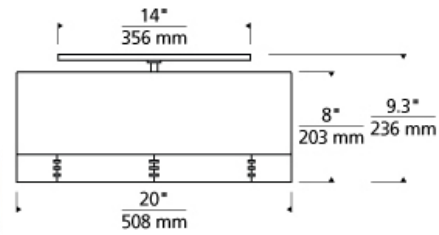

FLUSH & SEMI-FLUSH MOUNT

Topo Flushmount Ceiling

FL T20

DESCRIPTION

This modern drum shade is elevated to a richer, warmer dimension with a sophisticated combination of fabric and wood. The bands of wood trim are spline joined around the circumference of the shade, a delicate feat of quality craftsmanship. Rated for (4) 60w max, E26 medium based lamps. LED version includes (4) 9.5w, 800 delivered lumens, 2700K, medium base LED A19 lamps. LED dimmable with LED compatible dimmer.

INSTALLATION

This product can mount to either a 4" square electrical box with round plaster ring or an octagonal electrical box (not included).

WEIGHT

5-6lb / 2.27-2.72kg ±

white

heather gray

white

ORDERING INFORMATION

700FMTPO COLOR

Y HEATHER GRAY
W WHITE

M MAPLE WOOD
W WALNUT WOOD

FINISH

Z ANTIQUE BRONZE
S SATIN NICKEL

LAMP

NO LAMP