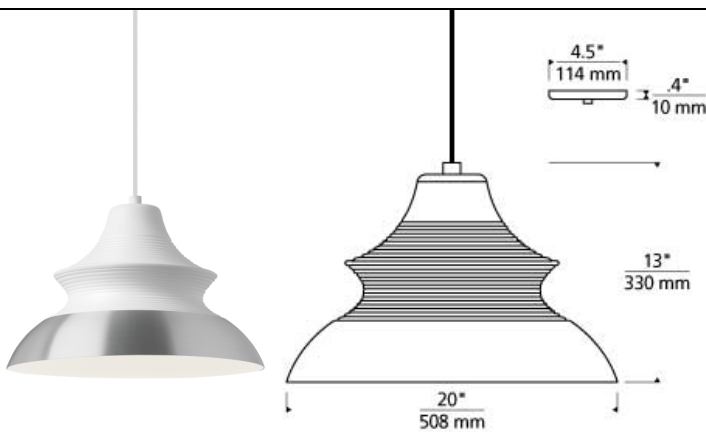

## DESCRIPTION

Echoes of large-scale hand-spun pottery ring through in the symmetrical design of the Togan Grande pendant light from Tech Lighting. Its spun metal shade is offered in fully and partially painted variations and includes a white cloth cord to complete the contemporary look. Rated for (1) 75 watt E26 medium base lamp (Not included). LED includes (1) E26 medium base 9.5 watt 800 delivered lumen 90 CRI 2700K LED A19 lamp. LED dimmable with a low-voltage electronic dimmer. Includes 6 feet of field-cuttable cloth cord.

## WEIGHT

3-3.5lb / 1.36-1.59kg ±

white/aluminum