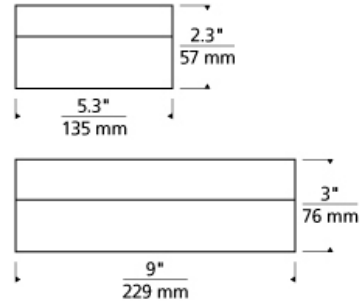

FLUSH & SEMI-FLUSH MOUNT

TL 90 Ceiling FL ADA T20

DESCRIPTION

Square shaped glass shade mounts flush to plated formed base. Provides general light. May be mounted on the ceiling or wall. Available in two lamp configurations; incandescent and fluorescent. Large incandescent includes two 120 volt, 40 watt G9 base halogen lamps; large fluorescent includes two 13 watt 2GX7 base twin tube lamps and electronic ballast; small incandescent includes one 120 volt, 40 watt G9 base halogen lamp. Incandescent version dimmable with a standard incandescent dimmer. Suitable for wet locations. ADA compliant

INSTALLATION

Mounts to a standard 4" square junction box with round plaster ring (provided by electrician).

WEIGHT

8.1lb / 3.67kg ±

frost

ORDERING INFORMATION

700FM90	SHAPE OR SIZE	COLOR	FINISH	LAMP
L	LARGE	FROST	Z ANTIQUE BRONZE	INCANDESCENT 120V (T20)
S	SMALL		S SATIN NICKEL	-CF277 COMPACT FLUORESCENT 277V
				-PSUNV COMPACT FLUORESCENT PROGRAMMED START 120V-277V

Compact fluorescent lamp option available only with Large Size.

The standard compact fluorescent lamp option is not compatible with occupancy sensors. To customize the compact fluorescent lamp option for use with occupancy sensors, please contact the Tech Lighting Quotes Department, quotes@generation-brands.com, for details.

TECH LIGHTING®

7400 Linder Avenue T 847.410.4400
Skokie, Illinois 60077 F 847.410.4500

Tech Lighting, L.L.C.

700FM90 _____

FIXTURE TYPE: _____

JOB NAME: _____

NOTES: _____

_____

_____

©2018 Tech Lighting, L.L.C. All Rights Reserved. The "Tech Lighting" graphic is a registered trademark of Tech Lighting, L.L.C. Tech Lighting reserves the right to change specifications for product improvements without notification.