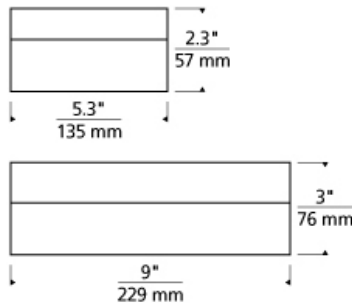

FLUSH & SEMI-FLUSH MOUNT

TL 90 Ceiling FL ADA T20

DESCRIPTION

Square shaped glass shade mounts flush to plated formed base. Provides general light. May be mounted on the ceiling or wall. Available in two lamp configurations; incandescent and fluorescent. Large incandescent includes two 120 volt, 40 watt G9 base halogen lamps; large fluorescent includes two 13 watt 2GX7 base twin tube lamps and electronic ballast; small incandescent includes one 120 volt, 40 watt G9 base halogen lamp. Incandescent version dimmable with a standard incandescent dimmer. Suitable for wet locations. ADA compliant