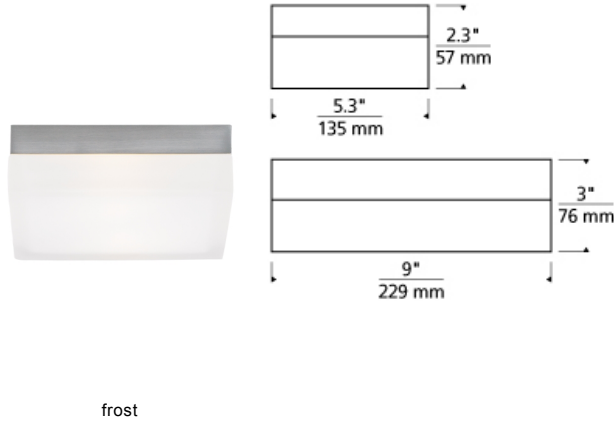

# FLUSH & SEMI-FLUSH MOUNT

### DESCRIPTION

Modern meets practical in the 90 flush mount ceiling fixture by Tech Lighting. What makes the 90 unique is its plated base and the perfectly 90-degree crisp angle edges along with its clean White glass diffuser. Light is pleasantly dispersed making this flush mount ideal for general illumination in places such as family rooms, basements and hallways. The 90 ceiling fixture is available in Antique Bronze and Satin Nickel and comes in two distinct sizes, small and large. Available lamping options include incandescent or fluorescent lamping, both options are fully dimmable to create the desired ambiance in your unique space. For a list of compatible dimmers please refer to dimming chart for more information. May be mounted on the ceiling or wall. Available in two lamp configurations; incandescent and fluorescent. Large incandescent includes two 120 volt, 40 watt G9 base halogen lamps; large fluorescent includes two 13 watt 2GX7 base twin tube lamps and electronic ballast; small incandescent includes one 120 volt, 40 watt G9 base halogen lamp. Incandescent version dimmable with a standard incandescent dimmer. Suitable for wet locations. ADA compliant

### WEIGHT

8.1lb / 3.67kg ±

antique bronze small      satin nickel large