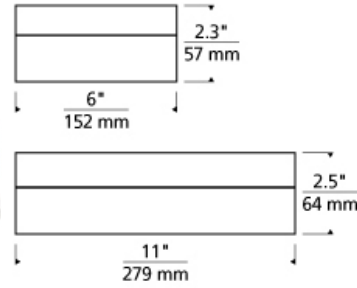

FLUSH & SEMI-FLUSH MOUNT

TL 360 Ceiling

FL ADA T20

DESCRIPTION

Round shaped glass shade mounts flush to plated formed base. Provides general light. May be mounted on the ceiling or wall. Available in two lamp configurations; incandescent and fluorescent. Large incandescent includes two 120 volt, 40 watt G9 base halogen lamps; large fluorescent includes two 13 watt 2GX7 base twin tube lamps and electronic ballast; small incandescent includes one 120 volt, 40 watt G9 base halogen lamp. Incandescent version dimmable with a standard incandescent dimmer. Suitable for wet locations. ADA compliant.

INSTALLATION

Mounts to a standard 4" square junction box with round plaster ring (provided by electrician).

WEIGHT

9.1lb / 4.13kg ±

frost

antique bronze
large

satin nickel
small

ORDERING INFORMATION