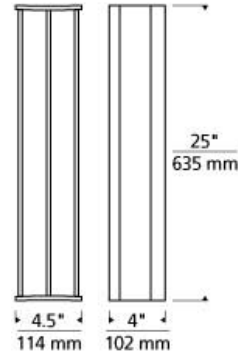

**Timbre Wall** LED T20

**DESCRIPTION**

The Timbre Wall light by Tech Lighting showcases modern deconstruction through a minimalist design style showcasing beautiful vertical lines of pure light. Each triangular arm features acrylic-lensed LED's for diffused light and dramatic effect in any space. This modern wall mount light fixture is available in your choice of two on-trend finish options, Matt White and Matt Black. The Timbre can carry into other areas of your space as this collection is available in a linear suspension and pendant design. The integrated acrylic-lensed LED lamps are fully dimmable to create the desired ambiance using a low-voltage ELV or Triac dimmer. Includes 32 watt, 2230 delivered lumens, 3000K LED module. Dimmable with low-voltage electronic dimmer. ADA compliant.

**INSTALLATION**

This product can mount to either a 4" square electrical box with round plaster ring or an octagonal electrical box (not included).

**WEIGHT**

5.0-5.5lb / 2.27-2.49kg ±

matte black

matte white