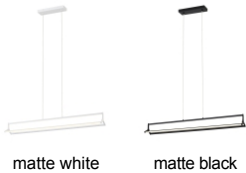

Timbre Linear Suspension

LED T20

DESCRIPTION

The Timbre Linear by Tech Lighting is a deconstructed modern take on a traditional linear suspension. This sleek and minimized structure emphasizes long beautiful lines of pure light. Each triangular arm features diffused acrylic-lensed LED's for a pleasant lighting experience. This modern linear fixture is available in your choice of two on-trend finish options, matte white and matte black. The Timbre can carry into other areas of your space as this collection is available as a pendant, linear and wall sconce. The integrated acrylic-lensed LED lamps are fully dimmable to create the desired ambiance using a low-voltage ELV or Triac dimmer. Includes 90 watt, 5538 delivered lumens, 3000K, 90 CRI LED linear modules. Dimmable with low-voltage electronic dimmer. Ships with twelve feet of field cuttable cable.

INSTALLATION

This product can mount to either a 4" square electrical box with round plaster ring or an octagonal electrical box (not included).

WEIGHT

7-7.5lb / 3.18-3.4kg ±

matte white

matte black

ORDERING INFORMATION