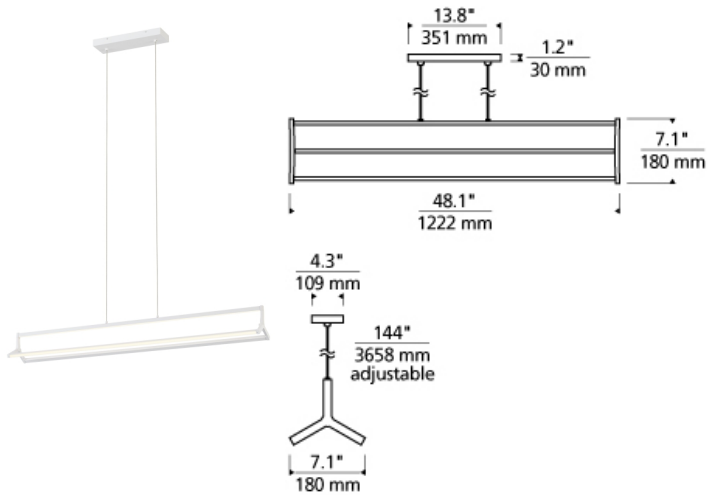

Timbre Linear Suspension

LED T20

DESCRIPTION

The Timbre Linear by Tech Lighting is a deconstructed modern take on a traditional linear suspension. This sleek and minimized structure emphasizes long beautiful lines of pure light. Each triangular arm features diffused acrylic-lensed LED's for a pleasant lighting experience. This modern linear fixture is available in your choice of two on-trend finish options, matte white and matte black. The Timbre can carry into other areas of your space as this collection is available as a pendant, linear and wall sconce. The integrated acrylic-lensed LED lamps are fully dimmable to create the desired ambiance using a low-voltage ELV or Triac dimmer. Includes 90 watt, 5538 delivered lumens, 3000K, 90 CRI LED linear modules. Dimmable with low-voltage electronic dimmer. Ships with twelve feet of field cuttable cable.

INSTALLATION

This product can mount to either a 4" square electrical box with round plaster ring or an octagonal electrical box (not included).

WEIGHT

7-7.5lb / 3.18-3.4kg ±

matte white

matte black

ORDERING INFORMATION