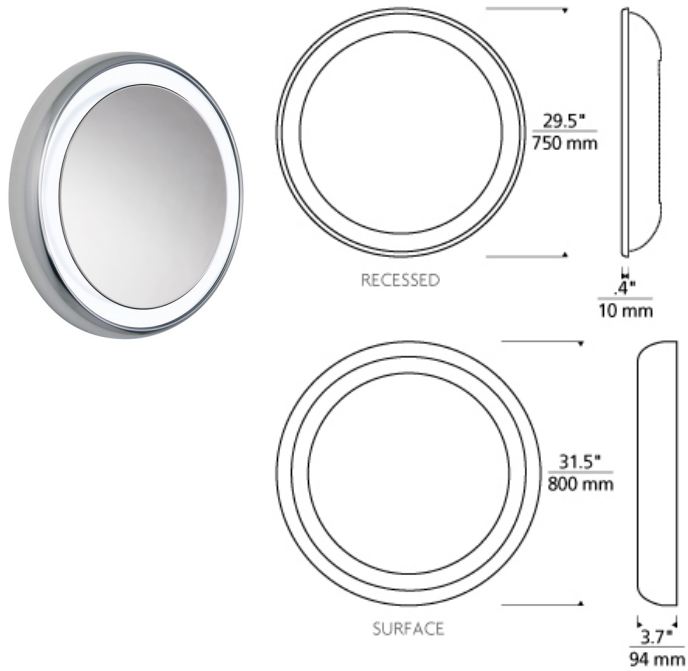

BATH COLLECTION

**Tigris Mirror Round** LED FL ADA T20

**DESCRIPTION**

Round mirror surrounded by a cove of diffused white light. Available in two styles: recessed and surface. Plated pressure formed frame. Provides shadow-free task and ambient light. For wall mount use only, may be mounted vertically or horizontally. Halogen includes transformer and nine 120 volt, 40 watt G9 halogen lamps; compact fluorescent includes six 9 watt 2G7 base twin tube lamps and electronic ballast. LED version includes nine 4.44 watt, 862 delivered lumens, 3000K LED modules. Recessed version requires modifications to existing wall construction. ADA compliant.

**INSTALLATION**

Recessed version requires modifications to existing wall construction. For wall mount use only, may be mounted vertically or horizontally.

**WEIGHT**

35lb / 15.88kg ±

tigris mirror round

**ORDERING INFORMATION**

700BCTIGR	SHAPE OR SIZE	FINISH	LAMP
R30	RECESSED	C CHROME	HALOGEN (T20)
S32	SURFACE	S SATIN NICKEL	COMPACT FLUORESCENT 120V
			-CF277 COMPACT FLUORESCENT 277V
			-LED930 LED 90 CRI 3000K 120V
			-LED930-277 LED 90 CRI 3000K 277V