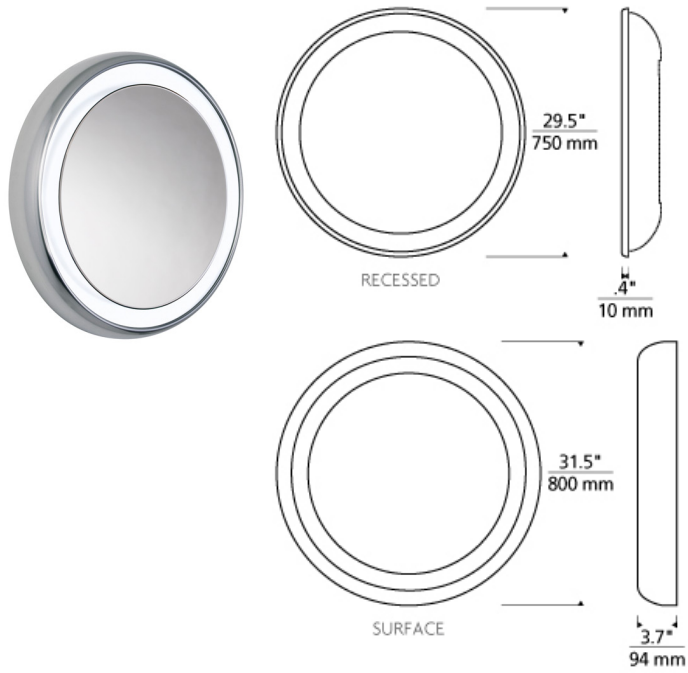

BATH COLLECTION

**Tigris Mirror Round** LED FL ADA T20

**DESCRIPTION**

Round mirror surrounded by a cove of diffused white light. Available in two styles: recessed and surface. Plated pressure formed frame. Provides shadow-free task and ambient light. For wall mount use only, may be mounted vertically or horizontally. Halogen includes transformer and nine 120 volt, 40 watt G9 halogen lamps; compact fluorescent includes six 9 watt 2G7 base twin tube lamps and electronic ballast. LED version includes nine 4.44 watt, 862 delivered lumens, 3000K LED modules. Recessed version requires modifications to existing wall construction. ADA compliant.

**INSTALLATION**

Recessed version requires modifications to existing wall construction. For wall mount use only, may be mounted vertically or horizontally.

**WEIGHT**

35lb / 15.88kg ±

tigris mirror round

**ORDERING INFORMATION**

700BCTIGR	SHAPE OR SIZE	FINISH	LAMP
R30	RECESSED	C CHROME	HALOGEN (T20)
S32	SURFACE	S SATIN NICKEL	COMPACT FLUORESCENT 120V
			-CF277 COMPACT FLUORESCENT 277V
			-LED930 LED 90 CRI 3000K 120V
			-LED930-277 LED 90 CRI 3000K 277V