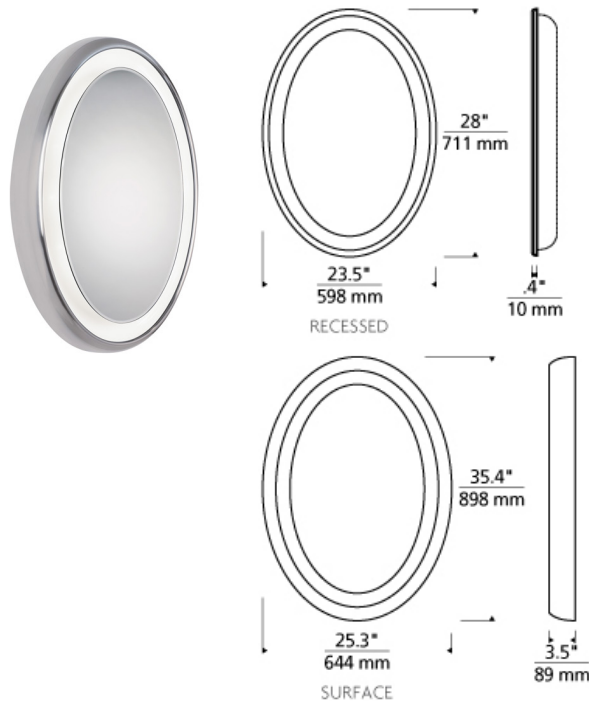

BATH COLLECTION

**Tigris Mirror Oval** LED FL ADA T20

**DESCRIPTION**

Oval mirror surrounded by a cove of diffused white light. Available in two styles: recessed and surface. Plated pressure formed frame. Provides shadow-free task and ambient light. For wall mount use only, may be mounted vertically or horizontally. Halogen includes eight 40 watt G9 base halogen lamps; compact fluorescent includes six 9 watt 2G7 base twin tube lamps and electronic ballast. LED version includes nine 4 watt, 100 delivered lumens, 3000K LED modules. ADA compliant. Recessed version requires modifications to existing wall construction.

**INSTALLATION**

Recessed version requires modifications to existing wall construction. For wall mount use only, may be mounted vertically or horizontally.

**WEIGHT**

28lb / 12.7kg ±

tigris mirror oval

**ORDERING INFORMATION**

700BCTIGO	SHAPE OR SIZE	FINISH	LAMP
R24	RECESSED	C CHROME	HALOGEN (T20)
S26	SURFACE	S SATIN NICKEL	COMPACT FLUORESCENT 120V
			-CF277 COMPACT FLUORESCENT 277V
			-LED930 LED 90 CRI 3000K 120V
			-LED930-277 LED 90 CRI 3000K 277V