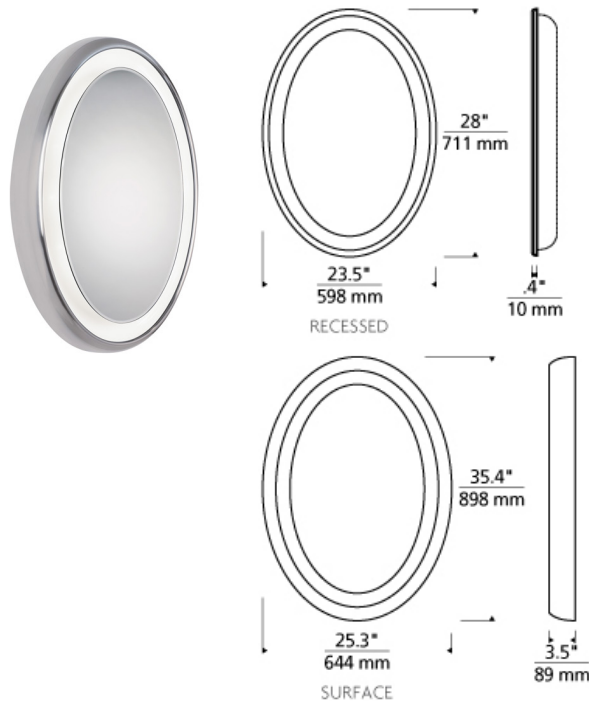

BATH COLLECTION

Tigris Mirror Oval LED FL ADA T20

DESCRIPTION

Oval mirror surrounded by a cove of diffused white light. Available in two styles: recessed and surface. Plated pressure formed frame. Provides shadow-free task and ambient light. For wall mount use only, may be mounted vertically or horizontally. Halogen includes eight 40 watt G9 base halogen lamps; compact fluorescent includes six 9 watt 2G7 base twin tube lamps and electronic ballast. LED version includes nine 4 watt, 100 delivered lumens, 3000K LED modules. ADA compliant. Recessed version requires modifications to existing wall construction.

INSTALLATION

Recessed version requires modifications to existing wall construction. For wall mount use only, may be mounted vertically or horizontally.

WEIGHT

28lb / 12.7kg ±

tigris mirror oval

ORDERING INFORMATION

700BCTIGO	SHAPE OR SIZE	FINISH	LAMP
R24	RECESSED	C CHROME	HALOGEN (T20)
S26	SURFACE	S SATIN NICKEL	COMPACT FLUORESCENT 120V
			-CF277 COMPACT FLUORESCENT 277V
			-LED930 LED 90 CRI 3000K 120V
			-LED930-277 LED 90 CRI 3000K 277V