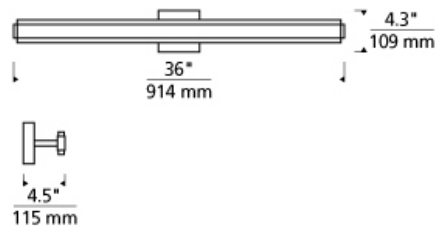

BATH COLLECTION

Tiffin 36 Bath LED T20

DESCRIPTION

The Tiffin LED bath light from Tech Lighting features dual linear diffusers made of high quality frosted acrylic which are separated by a sleek band of metal finished in your choice of sleek satin nickel or crisp matte white. The opposing nature of the diffusers in this LED vanity light allow its light to be evenly distributed either up or down or side to side depending on the direction in which it is mounted. In addition to each Tiffin bath light fixture being able to be mounted horizontally above a mirror, they also can be mounted vertically flanking a mirror or as a wall sconce light and are fully dimmable for creating the desired ambiance. Includes 30 watt, 1290 delivered lumen, 2700K LED module. Mounts horizontally or vertically. Dimmable with low-voltage electronic dimmer.

INSTALLATION

This product can mount to either a 4" square electrical box with round plaster ring or an octagonal electrical box (not included).

WEIGHT

3.8-3.8lb / 1.72-1.72kg ±

satin nickel

white

ORDERING INFORMATION

| 700BCTFN | LENGTH (A) | FINISH | LAMP |
|----------|------------|---------------------------|--|
| 36 | 36" | S SATIN NICKEL W WHITE | -LED927 LED 90 CRI 2700K 120V -LED927-277 LED 90 CRI 2700K 277V |