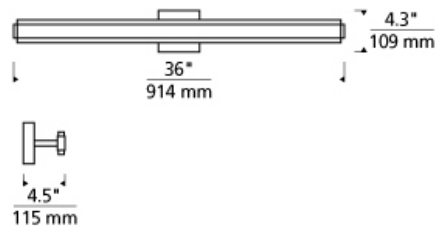

BATH COLLECTION

Tiffin 36 Bath LED T20

DESCRIPTION

The Tiffin LED bath light from Tech Lighting features dual linear diffusers made of high quality frosted acrylic which are separated by a sleek band of metal finished in your choice of sleek satin nickel or crisp matte white. The opposing nature of the diffusers in this LED vanity light allow its light to be evenly distributed either up or down or side to side depending on the direction in which it is mounted. In addition to each Tiffin bath light fixture being able to be mounted horizontally above a mirror, they also can be mounted vertically flanking a mirror or as a wall sconce light and are fully dimmable for creating the desired ambiance. Includes 30 watt, 1290 delivered lumen, 2700K LED module. Mounts horizontally or vertically. Dimmable with low-voltage electronic dimmer.

INSTALLATION

This product can mount to either a 4" square electrical box with round plaster ring or an octagonal electrical box (not included).

WEIGHT

3.8-3.8lb / 1.72-1.72kg ±

ORDERING INFORMATION

700BCTFN	LENGTH (A)	FINISH	LAMP
36	36"	S SATIN NICKEL W WHITE	-LED927 LED 90 CRI 2700K 120V -LED927-277 LED 90 CRI 2700K 277V