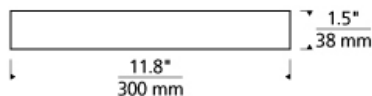

Tenur Round 12 Flush Mount

LED ADA T20

DESCRIPTION

Clean lines and the latest LED light guide technology combined in the modern Tenur Round 10 ceiling light from Tech Lighting. The entire round surface illuminates evenly and dims beautifully yet is an ultra-slim 2 1/8" deep. The Tenur family includes two contemporary finishes, White and Silver and is offered as square or round flush mounts. The round flush mounts are available as 10" and 12" diameter and the square flush mounts are available in 9" width and 12" width. The variety of size and shape options make the Tenur flush mount a great option for a variety of spaces. Available in 120v and 277v. LED includes 30 watt 1300 delivered lumens 90 CRI 3000K LED module. Dimmable with most LED compatible ELV and TRIAC dimmers. 277V compatible with 0-10V dimmers. Mounts on wall or ceiling. ADA compliant.

WEIGHT

3-3.5lb / 1.36-1.59kg ±

silver

white

ORDERING INFORMATION

700FMTNRR	SHAPE OR SIZE	FINISH	LAMP
	12 12	W MATTE WHITE I SILVER	-LED930 INTEGRATED LED 90 CRI 3000K 120V -LED930-277 INTEGRATED LED 90 CRI 3000K 277V