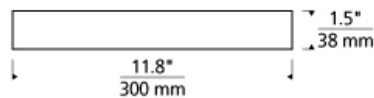

WEIGHT

3-3.5lb / 1.36-1.59kg ±

silver

white

ORDERING INFORMATION

700FMTNRR	SHAPE OR SIZE	FINISH	LAMP
	12 12	W MATTE WHITE I SILVER	-LED930 INTEGRATED LED 90 CRI 3000K 120V -LED930-277 INTEGRATED LED 90 CRI 3000K 277V