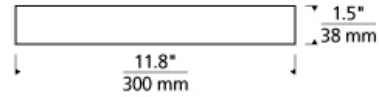

## DESCRIPTION

Clean lines and the latest LED light guide technology combined in the modern Tenur Round 10 ceiling light from Tech Lighting. The entire round surface illuminates evenly and dims beautifully yet is an ultra-slim 2 1/8" deep. The Tenur family includes two contemporary finishes, White and Silver and is offered as square or round flush mounts. The round flush mounts are available as 10" and 12" diameter and the square flush mounts are available in 9" width and 12" width. The variety of size and shape options make the Tenur flush mount a great option for a variety of spaces. Available in 120v and 277v. LED includes 30 watt 1300 lumen 90 CRI 3000K LED module. Dimmable with a low-voltage electronic dimmer. Mounts on wall or ceiling. ADA compliant.