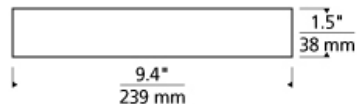

Tenur Round 10 Flush Mount

LED ADA T20

DESCRIPTION

Clean lines and the latest LED light guide technology combined in the modern Tenur Round 10 ceiling light from Tech Lighting. The entire round surface illuminates evenly and dims beautifully yet is an ultra-slim 2 1/8" deep. The Tenur family includes two contemporary finishes, White and Silver and is offered as square or round flush mounts. The round flush mounts are available as 10" and 12" diameter and the square flush mounts are available in 9" width and 12" width. The variety of size and shape options make the Tenur flush mount a great option for a variety of spaces. Available in 120v and 277v. LED includes 12 watt 750 lumen 90 CRI 3000K LED module. Dimmable with a low-voltage electronic dimmer. Mounts on wall or ceiling. ADA compliant.

WEIGHT

2-2.5lb / 0.91-1.13kg ±

white

silver

ORDERING INFORMATION

700FMTNRR	SHAPE OR SIZE	FINISH	LAMP
	10 10	W MATTE WHITE I SILVER	-LED930 INTEGRATED LED 90 CRI 3000K 120V -LED930-277 INTEGRATED LED 90 CRI 3000K 277V