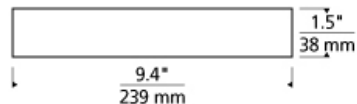

## WEIGHT

2-2.5lb / 0.91-1.13kg ±

white

silver