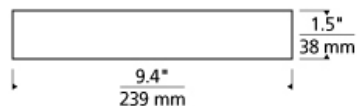

Tenur Round 10 Flush Mount

LED ADA T20

DESCRIPTION

Clean lines and the latest LED light guide technology combined in the modern Tenur Round 10 ceiling light from Tech Lighting. The entire round surface illuminates evenly and dims beautifully yet is an ultra-slim 2 1/4" deep. The Tenur family includes two contemporary finishes, White and Silver and is offered as square or round flush mounts. The round flush mounts are available as 10" and 12" diameter and the square flush mounts are available in 9" width and 12" width. The variety of size and shape options make the Tenur flush mount a great option for a variety of spaces. Available in 120v and 277v. LED includes 12 watt 750 lumen 90 CRI 3000K LED module. Dimmable with most LED compatible ELV and TRIAC dimmers. 277V compatible with 0-10V dimmers. Mounts on wall or ceiling. ADA compliant.

WEIGHT

2-2.5lb / 0.91-1.13kg ±

white

silver

ORDERING INFORMATION

700FMTNRR	SHAPE OR SIZE	FINISH	LAMP
	10 10	W MATTE WHITE I SILVER	-LED930 INTEGRATED LED 90 CRI 3000K 120V -LED930-277 INTEGRATED LED 90 CRI 3000K 277V