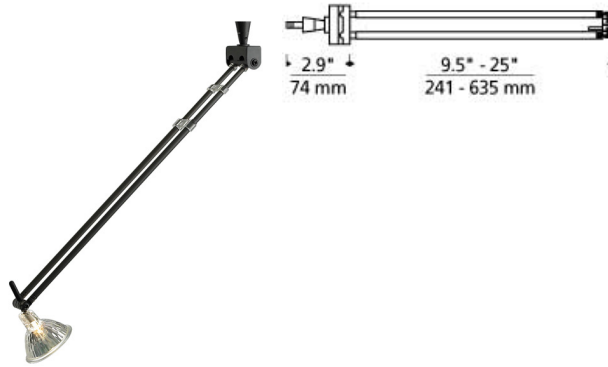

### DESCRIPTION

Tele telescopes from 9" to 25" to bring the light right where you need it. Head rotates 360°, swivels 130° at the bracket, and the lamp rotates 290°. Low-voltage, MR16 lamp of up to 75 watts not included).

### INSTALLATION

Socket terminates with FreeJack male connector, which may be installed into a system connector. Elements ordered with a system prefix include a connector for that system.

### WEIGHT

0.52lb / 0.24kg ±