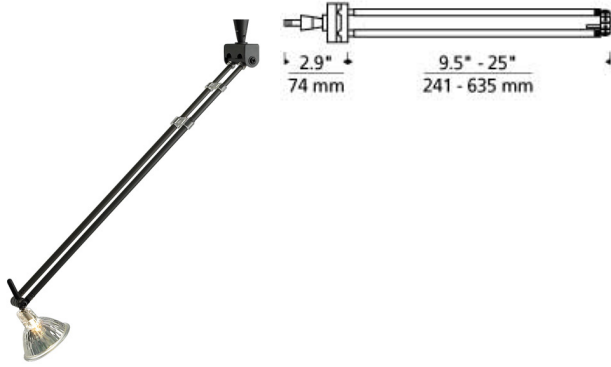

LOW - VOLTAGE HEADS

Tele Head T20

DESCRIPTION

The Tele Head display by Tech Lighting is clean and simple featuring an adjustable arm length and adjustable angled head. This practical and incredibly functional display head make the Tele Head an ideal solution for illuminating art, photos or even task lighting. This highly functional display head is extendable from 9" - 25" and features a gently curved neck allowing for a full spread of light. Complementary accessories include colorful glass shields, barn doors and Louver Lens holders all of which further enhance the performance and aesthetic of this display head. The Tele Head is available in two contemporary finishes Antique Bronze and Satin Nickel and accommodates a fully dimmable 12 volt MR16 lamp (sold separately). For a list of compatible dimmers please refer to dimming chart for more information. Head rotates 360°, swivels 130° at the bracket, and the lamp rotates 290°. Low-voltage, MR16 lamp of up to 75 watts not included).

INSTALLATION

Socket terminates with FreeJack male connector, which may be installed into a system connector. Elements ordered with a system prefix include a connector for that system.

ACCESSORIES & OPTICAL CONTROLS

Backlight Shield, Barndoors, Cone Glass Shield, Lil Wok Shade, Round Glass Shield, Snap Louver Lens Holder

WEIGHT

0.52lb / 0.24kg ±

ORDERING INFORMATION

700 SYSTEM	TEL	FINISH
FJ	FREEJACK	Z
MP	MONOPOINT	S
MO	MONORAIL	
MO2	TWO-CIRCUIT MONORAIL	
WMO	WALL MONORAIL	
		Z ANTIQUE BRONZE
		S SATIN NICKEL

Note: MP includes 4" Round Flush Canopy.

700 ____ TEL ____

FIXTURE TYPE: _____

JOB NAME: _____

NOTES: _____
