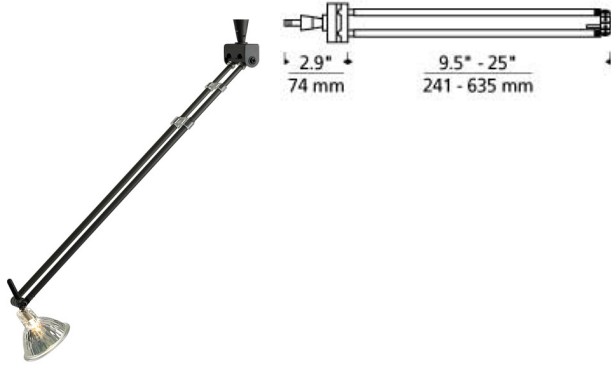

LOW - VOLTAGE HEADS

Tele Head T20

DESCRIPTION

Tele telescopes from 9" to 25" to bring the light right where you need it. Head rotates 360°, swivels 130° at the bracket, and the lamp rotates 290°. Low-voltage, MR16 lamp of up to 75 watts not included).

INSTALLATION

Socket terminates with FreeJack male connector, which may be installed into a system connector. Elements ordered with a system prefix include a connector for that system.

ACCESSORIES & OPTICAL CONTROLS

Backlight Shield, Barndoors, Cone Glass Shield, Lil Wok Shade, Round Glass Shield, Snap Louver Lens Holder

WEIGHT

0.52lb / 0.24kg ±

ORDERING INFORMATION

700 SYSTEM TEL

FINISH

FJ FREEJACK
 MP MONOPOINT
 MO MONORAIL
 MO2 TWO-CIRCUIT MONORAIL
 WMO WALL MONORAIL

Z ANTIQUE BRONZE
 S SATIN NICKEL

Note: MP includes 4" Round Flush Canopy.

700 ____	TEL ____
FITURE TYPE: _____	
JOB NAME: _____	
NOTES: _____	