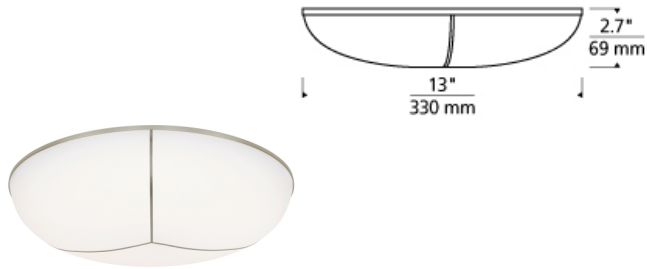

FLUSH & SEMI-FLUSH MOUNT

Tegan Ceiling

LED ADA T20

DESCRIPTION

The Tegan ceiling light from Tech Lighting employs forward thinking contemporary design in a sleek flush mount ceiling fixture and features a unique tri-divided optic-grade acrylic diffuser. This unique design blends a sleek modern profile with art-deco inspired themes perfect for the clean architectural appeal present in many of today's home renovations. Thoughtful engineering yields a high-performing ceiling fixture with glare-free light output and a backplate less than 0.2" thick to tightly hug the mounting surface for the most minimal profile possible. The highly versatile Tegan ceiling light can also be mounted on a wall as a stylish ADA-compliant wall sconce light. Includes 42 watt, 1833 delivered lumen, 2700K or 3000K LED module. May be wall or ceiling mounted. Dimmable with low-voltage electronic or triac dimmer.

INSTALLATION

This product can mount to either a 4" square electrical box with round plaster ring or an octagonal electrical box (not included).

WEIGHT

3.5-4lb / 1.59-1.81kg ±

satin nickel

ORDERING INFORMATION