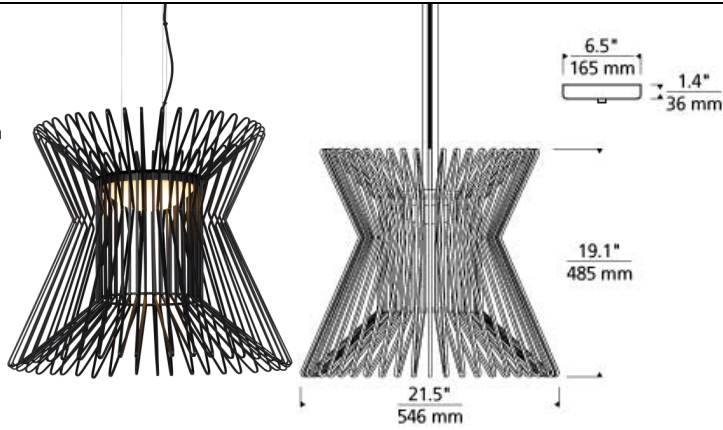

LINE - VOLTAGE PENDANTS / SUSPENSION

Syrma Pendant LED T20

DESCRIPTION

The modern Syrma LED pendant light from Tech Lighting features dozens of machined metal rods which are painstakingly fastened at perfectly spaced intervals to form an incredible multidimensional shade. This pendant is available in a scalable 19 inch height and a modest 21 inch width allowing light to illuminate smoothly through the diffused LED light source. The Syrma is ideal for kitchen island lighting, dining room lighting, home office lighting, entry lighting or even commercial conference room lighting. Inspired by mid-century modern design, the Syrma is offered in your choice of Matte Black or Satin Gold finishes and includes a coordinating cloth-covered cord and ceiling canopy. Includes 17 watt, 881 delivered lumen, 3000K LED module. Dimmable with low-voltage electronic or 0-10v 120-277V universal dimmer. Matte Black finish provided with twelve feet of field-cuttable black cloth cord. Satin Gold finish ships with twelve feet of field-cuttable cord.

INSTALLATION

This product can mount to either a 4" square electrical box with round plaster ring or an octagon electrical box.

ACCESSORIES & OPTICAL CONTROLS

Line-voltage Swag Hook

WEIGHT

18.3-18.3lb / 8.3-8.3kg ±