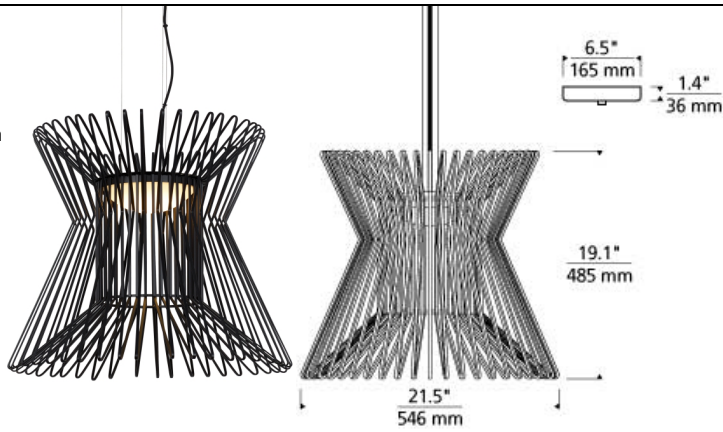

LINE - VOLTAGE PENDANTS / SUSPENSION

Syrma Pendant LED T20

DESCRIPTION

The modern Syrma LED pendant light from Tech Lighting features dozens of machined metal rods which are painstakingly fastened at perfectly spaced intervals to form an incredible multidimensional shade. This pendant is available in a scalable 19 inch height and a modest 21 inch width allowing light to illuminate smoothly through the diffused LED light source. The Syrma is ideal for kitchen island lighting, dining room lighting, home office lighting, entry lighting or even commercial conference room lighting. Inspired by mid-century modern design, the Syrma is offered in your choice of Matte Black or Satin Gold finishes and includes a coordinating cloth-covered cord and ceiling canopy. Includes 17 watt, 881 delivered lumen, 3000K LED module. Dimmable with low-voltage electronic or 0-10v 120-277V universal dimmer. Matte Black finish provided with twelve feet of field-cuttable black cloth cord. Satin Gold finish ships with twelve feet of field-cuttable cord.

INSTALLATION

This product can mount to either a 4" square electrical box with round plaster ring or an octagon electrical box.

ACCESSORIES & OPTICAL CONTROLS

Line-voltage Swag Hook

WEIGHT

18.3-18.3lb / 8.3-8.3kg ±