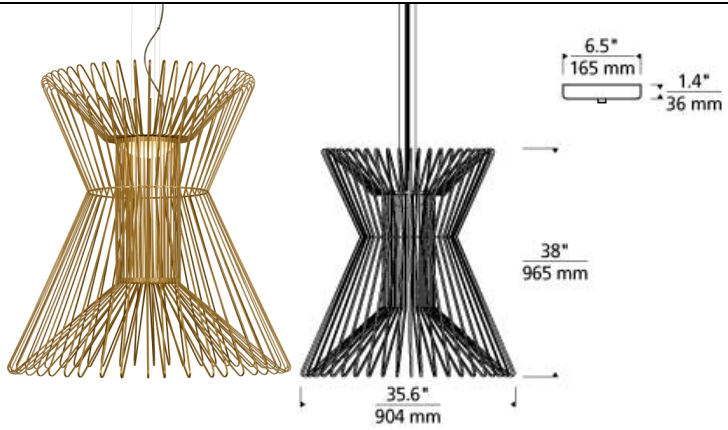

LINE - VOLTAGE PENDANTS / SUSPENSION

Syrma Grande Pendant LED

DESCRIPTION

The modern Syрма LED pendant light from Tech Lighting features dozens of machined metal rods which are painstakingly fastened at perfectly spaced intervals to form an incredible multidimensional shade. At its core, this pendant, available in a scalable 19" and an oversized 38" heights, emanates light from its smoothly diffused LED source to illuminate surfaces below such as kitchen island lighting, dining room lighting, home office lighting, entry lighting or even commercial conference room lighting. Inspired by mid-century modern design, the Syрма is offered in your choice of Matte Black or Satin Gold finishes and includes a coordinating cloth-covered cord and ceiling canopy. Includes 17 watt, 881 delivered lumen, 3000K LED module. Dimmable with low-voltage electronic or 0-10v 120-277V universal dimmer. Matte Black finish provided with twelve feet of field-cuttable black cloth cord. Satin Gold finish ships with twelve feet of field-cuttable cord.

INSTALLATION

This product can mount to either a 4" square electrical box with round plaster ring or an octagon electrical box.

ACCESSORIES & OPTICAL CONTROLS

Line-voltage Swag Hook

WEIGHT

37-38lb / 16.78-17.24kg ±