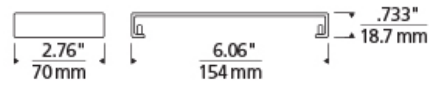

**Surge Mechanical Connector** T20

**DESCRIPTION**

Joins multiple Surge Linear Suspension fixtures to form a continuous row. Each fixture requires its own junction box.

**WEIGHT**

0.2lb / 0.09kg ±

**ORDERING INFORMATION**