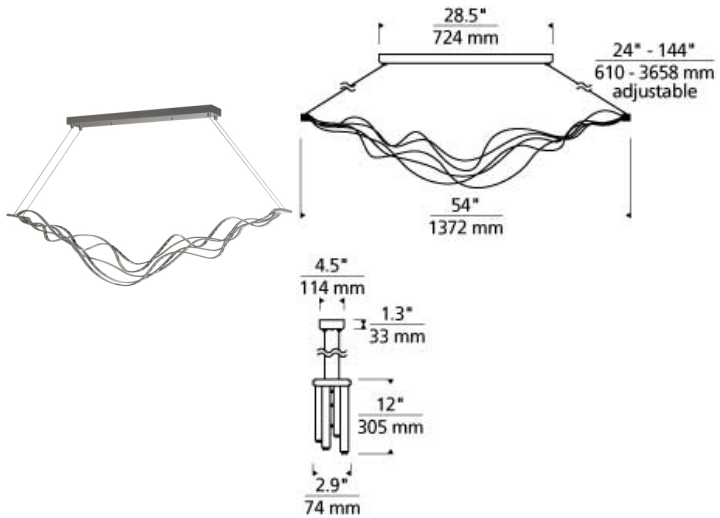

LINEAR SUSPENSION

Surge Linear Suspension LED T20

DESCRIPTION

The Surge linear suspension by Tech Lighting appears to float effortlessly with its smooth wavy lines. The graceful force of ocean waves is captured when gently undulating bands of downward and upward firing LED strips join to form a striking fixture capable of creating layers of illumination. Fixtures can be linked together end-to-end to create longer, continuous runs using the optional Mechanical Connector. The Surge fixture spans 54" in length making it ideal for conference room lighting, foyer lighting and a host of commercial and residential lighting applications. Your choice of fully dimmable LED lamping ships with the Surge saving you both time and money. Downward and upward facing LED strips provides downlight and uplight to create layers of illumination. To empower lighting designers to create unique applications, fixtures can be linked together end-to-end to create longer, continuous runs using optional Mechanical Connector. Includes 75 watts of LED (63 watts, 4200 net lumens of downlight and 12 watts, 800 net lumens of uplight), 3000K. Ships with 12 ft of field-cuttable cable. Dimmable with low-voltage electronic dimmer.

INSTALLATION

This product can mount to either a 4" square electrical box with round plaster ring or an octagonal electrical box (not included).

WEIGHT

21.00-22lb / 9.53-9.98kg ±

satin nickel

white

ORDERING INFORMATION