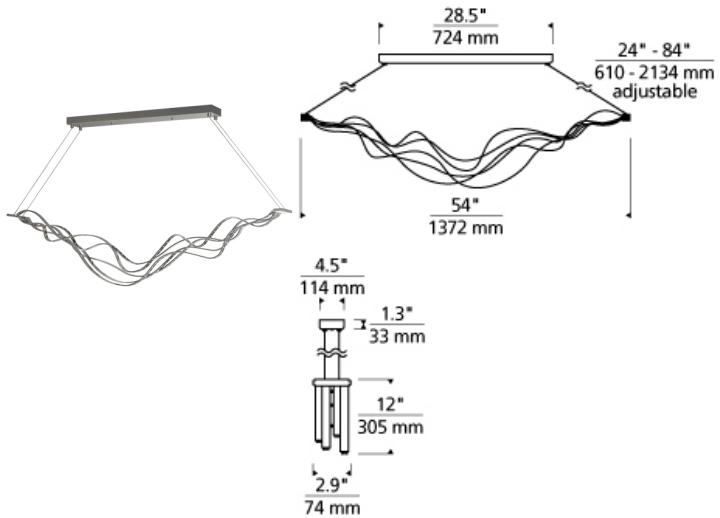

LINEAR SUSPENSION

Surge Linear Suspension LED T20

DESCRIPTION

The Surge linear suspension by Tech Lighting appears to float effortlessly with its smooth wavy lines. The graceful force of ocean waves is captured when gently undulating bands of downward and upward firing LED strips join to form a striking fixture capable of creating layers of illumination. Fixtures can be linked together end-to-end to create longer, continuous runs using the optional Mechanical Connector. The Surge fixture spans 54" in length making it ideal for conference room lighting, foyer lighting and a host of commercial and residential lighting applications. Your choice of fully dimmable LED lamping ships with the Surge saving you both time and money. Downward and upward facing LED strips provides downlight and uplight to create layers of illumination. To empower lighting designers to create unique applications, fixtures can be linked together end-to-end to create longer, continuous runs using optional Mechanical Connector. Includes 75 watts of LED (63 watts, 4200 net lumens of downlight and 12 watts, 800 net lumens of uplight), 3000K. Ships with 12 ft of field-cuttable cable. Dimmable with low-voltage electronic dimmer.

INSTALLATION

This product can mount to either a 4" square electrical box with round plaster ring or an octagonal electrical box (not included).

WEIGHT

21.00-22lb / 9.53-9.98kg ±

satin nickel

white

ORDERING INFORMATION

700LSSURG FINISH

S SATIN NICKEL
W WHITE

LAMP

-LED LED 80 CRI 3000K 120V
-LED277 LED 80 CRI 3000K 277V

7400 Linder Avenue
Skokie, Illinois 60077

T 847.410.4400
F 847.410.4500

Tech Lighting, L.L.C.

700LSSURG _____