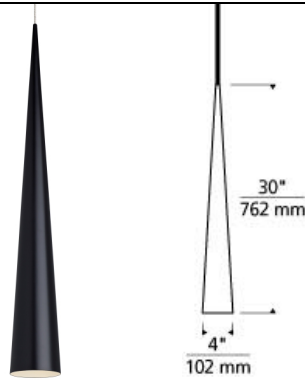

LOW - VOLTAGE PENDANTS

Summit Grande Pendant LED SORAA T20

DESCRIPTION

Sophistication meets simplicity in the Summit pendant by Tech Lighting. This sleek spun metal cone will add subtle drama while adding a punch of task lighting onto surfaces below. The Summit is available in three graduated size making it ideal for kitchen island task lighting, dining room lighting and a host of other residential and commercial lighting applications. The Summit is available in three contemporary shade finishes and ships with your choice of halogen or LED lamping, both options are fully dimmable to create the desired ambiance in your special space. For even greater design customization pair the Summit pendant with the Monorail system by Tech Lighting. Grande rated for (1) low-voltage, 50 watt max, bi-pin lamp/Dimmable with low-voltage electronic or magnetic dimmer (based on transformer)(Lamp Not Included) LED includes 120 volt 8 watt, 435 delivered lumen, 3000K replaceable SORAA LED MR16 lamp (based on transformer). Ships with six feet of field-cuttable cable. Works with SORAA.

Line-voltage Swag Hook

WEIGHT

3-3lb / 1.36-1.36kg ±

black

satin nickel

white

ORDERING INFORMATION

700 SYSTEM	SUM	SHAPE OR SIZE	FINISH	LAMP
FJ	FREEJACK	G	B BLACK	NO LAMP
MP	MONOPOINT		S SATIN NICKEL	-LED930 12 VOLT LED 90 CRI 3000K
MO	MONORAIL		W WHITE	-24 24 VOLT HALOGEN
MO2	TWO-CIRCUIT MONORAIL			

Note: Note: MP includes 4" Round Flush Canopy.

700 ____ SUM ____

FIXTURE TYPE: _____

JOB NAME: _____

NOTES: _____

©2019 Tech Lighting, L.L.C. All Rights Reserved. The "Tech Lighting" graphic is a registered trademark of Tech Lighting, L.L.C. Tech Lighting reserves the right to change specifications for product improvements without notification.