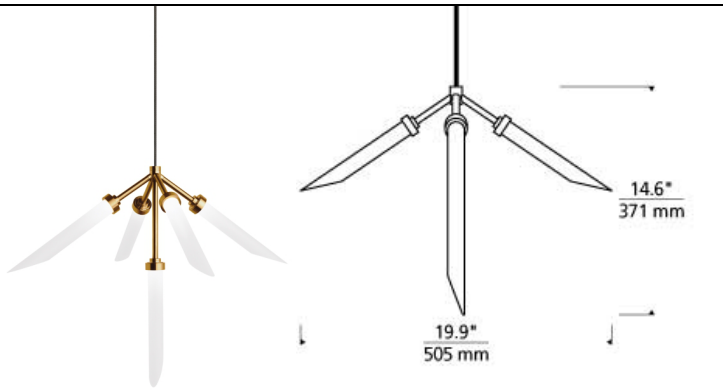

Spur Pendant

LED T20

DESCRIPTION

The Spur LED pendant light from Tech Lighting wholly modern interpretation of a mini chandelier. This delicately scaled pendant features five glass spurs extending dramatically in opposing directions, each illuminated by a compact, diffused LED light source for a totally modern look. Use with Tech Lighting Monorail over a kitchen island or dining table or combine both sizes using Tech Lighting Freejack Canopy systems to create a custom chandelier perfect for your special dining or living space. If you have something larger in mind, the Mara pendant light is the smallest in a family of three modern chandeliers available from Tech Lighting – simply search for Spur chandelier to find its close relatives. Includes (5) 2.5 watt, 91 delivered lumen (457 total delivered lumens), 2700K LED modules. Fixture provided with six feet of field-cutable cable. Dimmable with low-voltage electronic or magnetic dimmer (based on transformer).

INSTALLATION

Socket terminates with FreeJack male connector, which may be installed into a system connector. Elements ordered with a system prefix include a connector for that system. For use on T~TRAK, order FreeJack version and T~TRAK FreeJack Connector (sold separately).

WEIGHT

1.8-1.8lb / 0.82-0.82kg ±

frost / aged brass frost / satin nickel

ORDERING INFORMATION

700	SYSTEM	SPR	COLOR	FINISH	LAMP
FJ	FREEJACK		F FROST	R AGED BRASS	-LED927 12 VOLT LED 90 CRI 2700K
MP	MONOPOINT			S SATIN NICKEL	
MO	MONORAIL				
MO2	TWO-CIRCUIT MONORAIL				