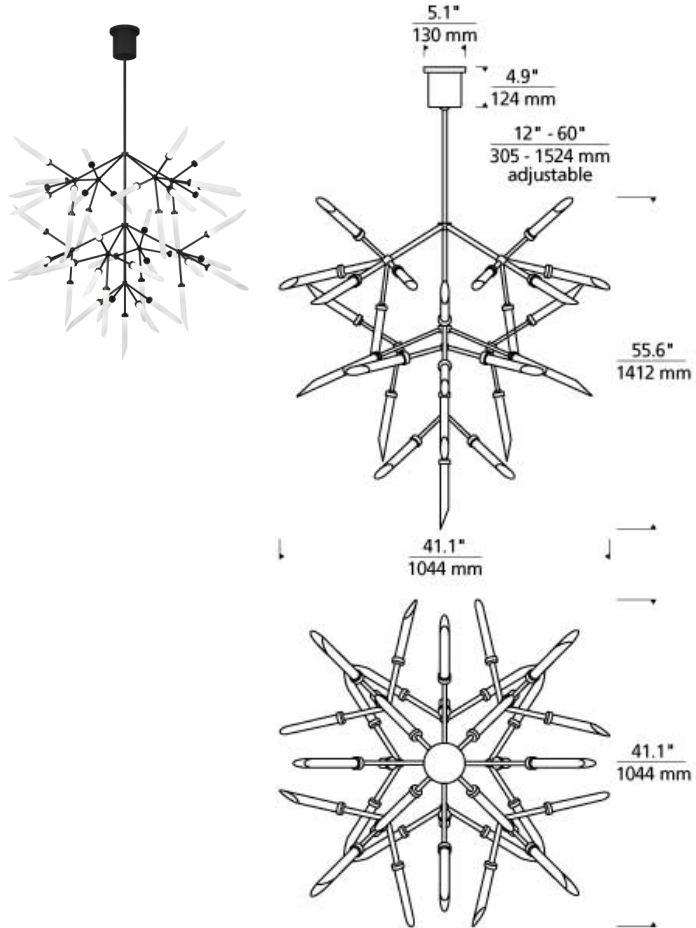

## DESCRIPTION

The Spur Grande LED chandelier from Tech Lighting is a wholly modern interpretation of classic multi-arm chandelier, nine arms each feature a cluster of five glass spurs dramatically extending in opposing directions. Whether you select the warm aged brass finish or the sleek satin nickel finish, each chandelier features forty five individual frosted glass spurs which accent the LED light sources for an unmistakable high-end look. With its impactful scale and plentiful, fully dimmable LED light output, the Spur Grande chandelier is sure to make a dramatic modern statement as dining room lighting, living room lighting or foyer lighting. If you have something a bit smaller in mind, be sure to check out the medium scale Spur chandelier also available from Tech Lighting. Includes (45) 2.6 watt, 91 delivered lumen (4113 total delivered lumens), 2700K, LED modules. Fixture ships with 60 inches of variable rigid stems (one 12 inch & two 24 inch) in coordinating finish. Dimmable with most LED compatible ELV and TRIAC dimmers. Can be installed on a sloped ceiling up to 45°.

## INSTALLATION

This product can mount to either a 4" square electrical box with round plaster ring or an octagon electrical box.

## WEIGHT

16-16lb / 7.26-7.26kg ±

frost/aged brass    frost/satin nickel    frost/matte black