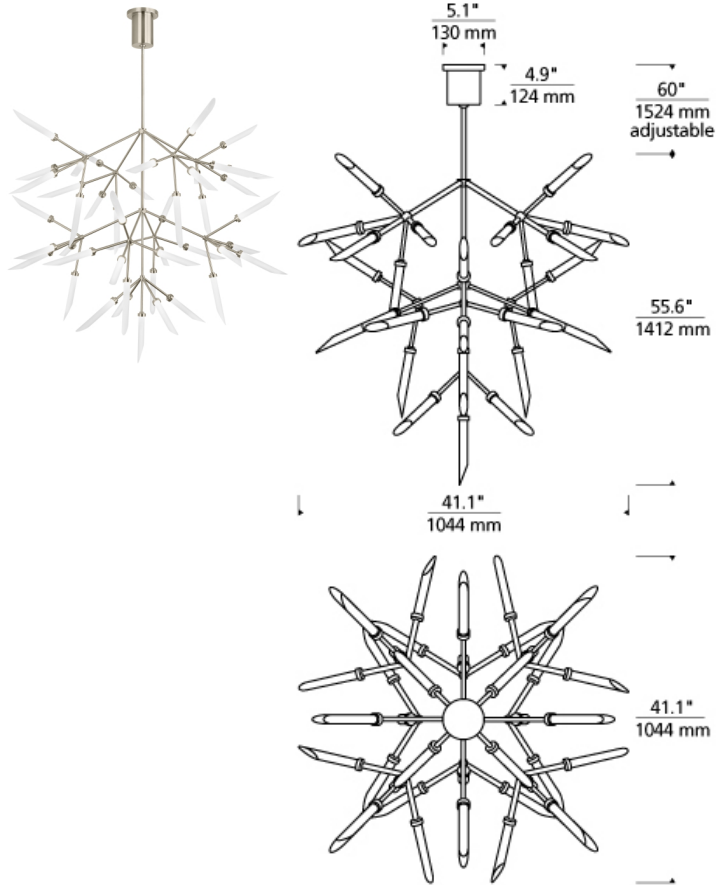

Spur Grande Chandelier

LED T20

DESCRIPTION

The Spur Grande LED chandelier from Tech Lighting is a wholly modern interpretation of classic multi-arm chandelier, nine arms each feature a cluster of five glass spurs dramatically extending in opposing directions. Whether you select the warm aged brass finish or the sleek satin nickel finish, each chandelier features forty five individual frosted glass spurs which accent the LED light sources for an unmistakable high-end look. With its impactful scale and plentiful, fully dimmable LED light output, the Spur Grande chandelier is sure to make a dramatic modern statement as dining room lighting, living room lighting or foyer lighting. If you have something a bit smaller in mind, be sure to check out the medium scale Spur chandelier also available from Tech Lighting. Includes (45) 2.6 watt, 91 delivered lumen (4113 total delivered lumens), 2700K, LED modules. Fixture provided with 36 inches of variable rigid stems (includes one 12 inch & two 24 inch stems) in coordinating finish. Dimmable with low-voltage electronic dimmer. Can be installed on a sloped ceiling up to 45°.

INSTALLATION

This product can mount to either a 4" square electrical box with round plaster ring or an octagon electrical box.

WEIGHT

16-16.5lb / 7.26-7.48kg ±

frost / aged brass frost / satin nickel

ORDERING INFORMATION

700SPRG COLOR	FINISH	LAMP
F FROST	R AGED BRASS S SATIN NICKEL	-LED927 LED 90 CRI 2700K 120V

700 SPRG _____

FIXTURE TYPE: _____

JOB NAME: _____

NOTES: _____
