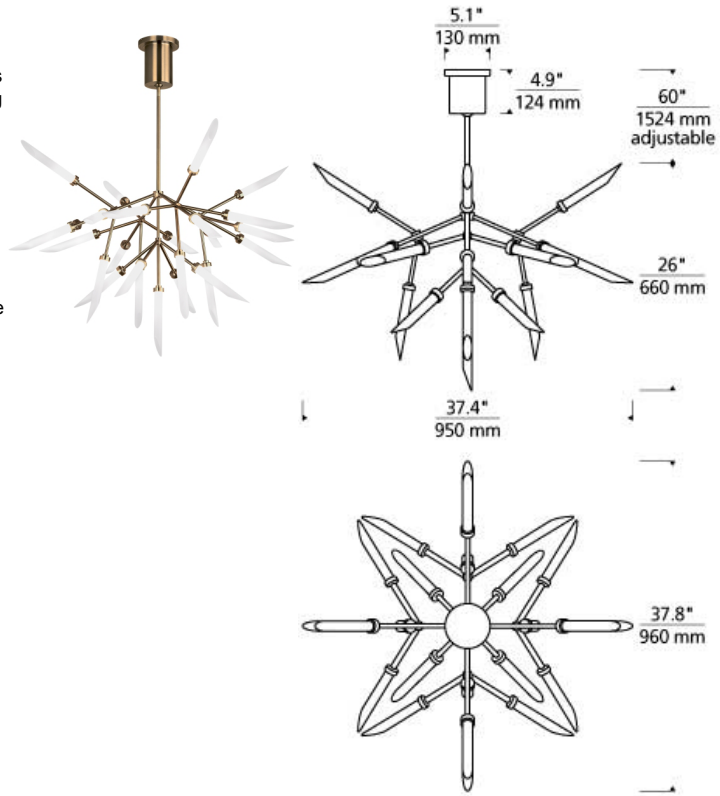

Spur Chandelier LED

DESCRIPTION

The Spur LED chandelier from Tech Lighting is a wholly modern interpretation of classic multi-arm chandelier, five arms each feature a cluster of five glass spurs dramatically extending in opposing directions. Whether you select the warm Aged Brass finish or the sleek Satin Nickel finish, each chandelier features twenty five individual frosted glass spurs which accent the LED light sources for an unmistakable high-end look. With its medium scale and plentiful, fully dimmable LED light output, the Spur chandelier is an incredible choice for making an impactful statement as dining room lighting, kitchen island lighting, living room lighting or foyer lighting. If you have something larger in mind, be sure to check out the Spur Grande chandelier also available from Tech Lighting. Includes (25) 2.6 watt, 91 delivered lumen (2285 total delivered lumens), 2700K, LED modules. Fixture provided with 36 inches of variable rigid stems (includes one 12 inch & two 24 inch stems). Dimmable with low-voltage electronic dimmer. Can be installed on a sloped ceiling up to 45°.

INSTALLATION

This product can mount to either a 4" square electrical box with round plaster ring or an octagon electrical box.

WEIGHT

12-12lb / 5.44-5.44kg ±

frost / aged brass frost / satin nickel

ORDERING INFORMATION

700SPR	COLOR	FINISH	LAMP
F	FROST	R AGED BRASS S SATIN NICKEL	-LED927 LED 90 CRI 2700K 120V

700 SPR _____

FIXTURE TYPE: _____

JOB NAME: _____

NOTES: _____
