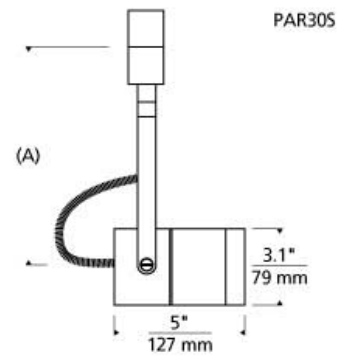

LINE - VOLTAGE HEADS

Spot Incandescent PAR Head T20

DESCRIPTION

Classic die cast aluminum head, pivots vertically 180°, rotates horizontally 350°. Features vertical and horizontal locking mechanisms. 120 volt incandescent PAR20 lamp with E26 medium base up to 50 watts; PAR30 Short lamp with E26 medium base up to 75 watts (lamp not included). Holds up to two lenses or louvers, sold separately.

ACCESSORIES & OPTICAL CONTROLS

Dichroic Lens

WEIGHT

1.8-3.3lb / 0.82-1.5kg ±

satin nickel
par20

white
par20

satin nickel
par30

white
par30

ORDERING INFORMATION

| 700 SYSTEM | SPT | SHAPE OR SIZE | LENGTH (A) | FINISH | |
|------------|-----------------------|---------------|-------------|---------------------|----------------|
| PJ | POWERJACK | 20 | PAR20 | 08 5.1" | S SATIN NICKEL |
| TT | SINGLE-CIRCUIT T-TRAK | 30S | PAR30 SHORT | 08 6.4" 12 11.1" | W WHITE |