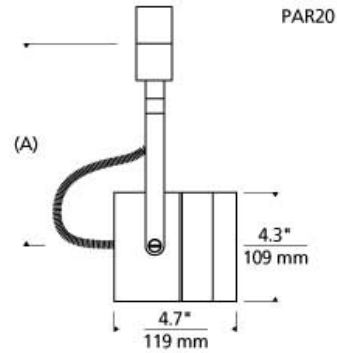

LINE - VOLTAGE HEADS

Spot Incandescent PAR Head T20

DESCRIPTION

Classic die cast aluminum head, pivots vertically 180°, rotates horizontally 350°. Features vertical and horizontal locking mechanisms. 120 volt incandescent PAR20 lamp with E26 medium base up to 50 watts; PAR30 Short lamp with E26 medium base up to 75 watts (lamp not included). Holds up to two lenses or louvers, sold separately.

ACCESSORIES & OPTICAL CONTROLS

Dichroic Lens

WEIGHT

1.8-3.3lb / 0.82-1.5kg ±

satin nickel
par20

white
par20

satin nickel
par30

white
par30

ORDERING INFORMATION

| 700 SYSTEM | SPT | SHAPE OR SIZE | LENGTH (A) | FINISH | |
|------------|-----------------------|---------------|-------------|---------------------|----------------|
| PJ | POWERJACK | 20 | PAR20 | 08 5.1" | S SATIN NICKEL |
| TT | SINGLE-CIRCUIT T-TRAK | 30S | PAR30 SHORT | 08 6.4" 12 11.1" | W WHITE |