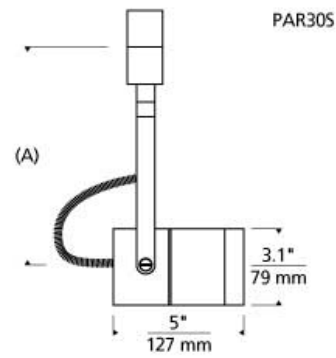

LINE - VOLTAGE HEADS

Spot Incandescent PAR Head T20

DESCRIPTION

Classic die cast aluminum head, pivots vertically 180°, rotates horizontally 350°. Features vertical and horizontal locking mechanisms. 120 volt incandescent PAR20 lamp with E26 medium base up to 50 watts; PAR30 Short lamp with E26 medium base up to 75 watts (lamp not included). Holds up to two lenses or louvers, sold separately.

ACCESSORIES & OPTICAL CONTROLS

Dichroic Lens

WEIGHT

1.8-3.3lb / 0.82-1.5kg ±

satin nickel
par20

white
par20

satin nickel
par30

white
par30

ORDERING INFORMATION

700 SYSTEM	SPT	SHAPE OR SIZE	LENGTH (A)	FINISH	
PJ	POWERJACK	20	PAR20	08 5.1"	S SATIN NICKEL
TT	SINGLE-CIRCUIT T-TRAK	30S	PAR30 SHORT	08 6.4" 12 11.1"	W WHITE

TECH LIGHTING®

7400 Linder Avenue
Skokie, Illinois 60077