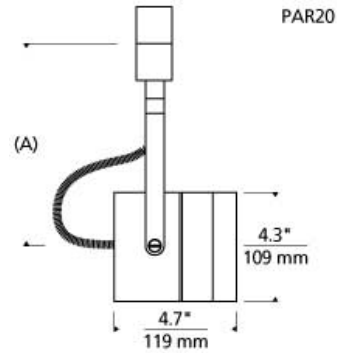

LINE - VOLTAGE HEADS

Spot Incandescent PAR Head T20

DESCRIPTION

Classic die cast aluminum head, pivots vertically 180°, rotates horizontally 350°. Features vertical and horizontal locking mechanisms. 120 volt incandescent PAR20 lamp with E26 medium base up to 50 watts; PAR30 Short lamp with E26 medium base up to 75 watts (lamp not included). Holds up to two lenses or louvers, sold separately.

ACCESSORIES & OPTICAL CONTROLS

Dichroic Lens

WEIGHT

1.8-3.3lb / 0.82-1.5kg ±

satin nickel
par20

white
par20

satin nickel
par30

white
par30

ORDERING INFORMATION

700 SYSTEM	SPT	SHAPE OR SIZE	LENGTH (A)	FINISH	
PJ	POWERJACK	20	PAR20	08 5.1"	S SATIN NICKEL
TT	SINGLE-CIRCUIT T-TRAK	30S	PAR30 SHORT	08 6.4" 12 11.1"	W WHITE

TECH LIGHTING®

7400 Linder Avenue
Skokie, Illinois 60077