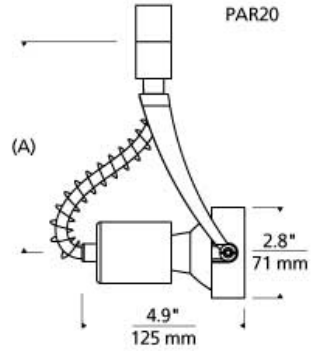

LINE - VOLTAGE HEADS

Sportster Incandescent PAR Head T20

DESCRIPTION

Minimal, stylish head, pivots vertically 180°, rotates horizontally 350°. Features vertical and horizontal locking mechanisms. 120 volt incandescent PAR16 lamp with GU10 base up to 50 watts; PAR20 lamp with E26 medium base up to 50 watts; PAR30 lamp with E26 medium base up to 75 watts; PAR38 lamp with E26 medium base up to 120 watts (lamp not included).

ACCESSORIES & OPTICAL CONTROLS

Sportster Louver Lens Holder

WEIGHT

5.1lb / 2.31kg ±

satin nickel
par16

white
par16

satin nickel
par20

white
par20

satin nickel
par30

white
par30

satin nickel
par38

white
par38

ORDERING INFORMATION

700	SYSTEM	SS	SHAPE OR SIZE	LENGTH (A)	FINISH
PJ	POWERJACK		16 PAR16	08 5.2"	S SATIN NICKEL
TT	SINGLE-CIRCUIT T-TRAK		20 PAR20	08 6.4"	W WHITE
			30 PAR30	08 6.6"	
			38 PAR38	08 8.4"	

To order this head for use with Halo*, Juno*, or Lightolier* 120 volt single-circuit track, order as follows:

Substitute **700TT** with one of the following: **700TH** (fits Halo*), **700TJ** (fits Juno*) or **700TI** (fits Lightolier*) and by substituting the finish with one of the following: **BS** (Black/Satin Nickel), **BW** (Black/White), **WS** (White/Satin Nickel) or **WW** (White/White).