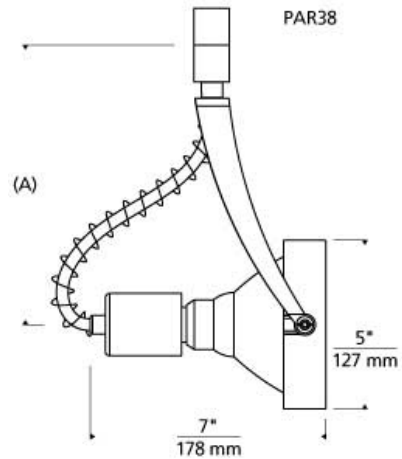

LINE - VOLTAGE HEADS

Sportster Incandescent PAR Head T20

DESCRIPTION

Minimal, stylish head, pivots vertically 180°, rotates horizontally 350°. Features vertical and horizontal locking mechanisms. 120 volt incandescent PAR16 lamp with GU10 base up to 50 watts; PAR20 lamp with E26 medium base up to 50 watts; PAR30 lamp with E26 medium base up to 75 watts; PAR38 lamp with E26 medium base up to 120 watts (lamp not included).

ACCESSORIES & OPTICAL CONTROLS

Sportster Louver Lens Holder

WEIGHT

5.1lb / 2.31kg ±

satin nickel
par16

white
par16

satin nickel
par20

white
par20

satin nickel
par30

white
par30

satin nickel
par38

white
par38

ORDERING INFORMATION

700	SYSTEM	SS	SHAPE OR SIZE	LENGTH (A)	FINISH
PJ	POWERJACK		16 PAR16	08 5.2"	S SATIN NICKEL
TT	SINGLE-CIRCUIT T-TRAK		20 PAR20	08 6.4"	W WHITE
			30 PAR30	08 6.6"	
			38 PAR38	08 8.4"	

To order this head for use with Halo*, Juno*, or Lightolier* 120 volt single-circuit track, order as follows:

Substitute **700TT** with one of the following: **700TH** (fits Halo*), **700TJ** (fits Juno*) or **700TI** (fits Lightolier*) and by substituting the finish with one of the following: **BS** (Black/Satin Nickel), **BW** (Black/White), **WS** (White/Satin Nickel) or **WW** (White/White).