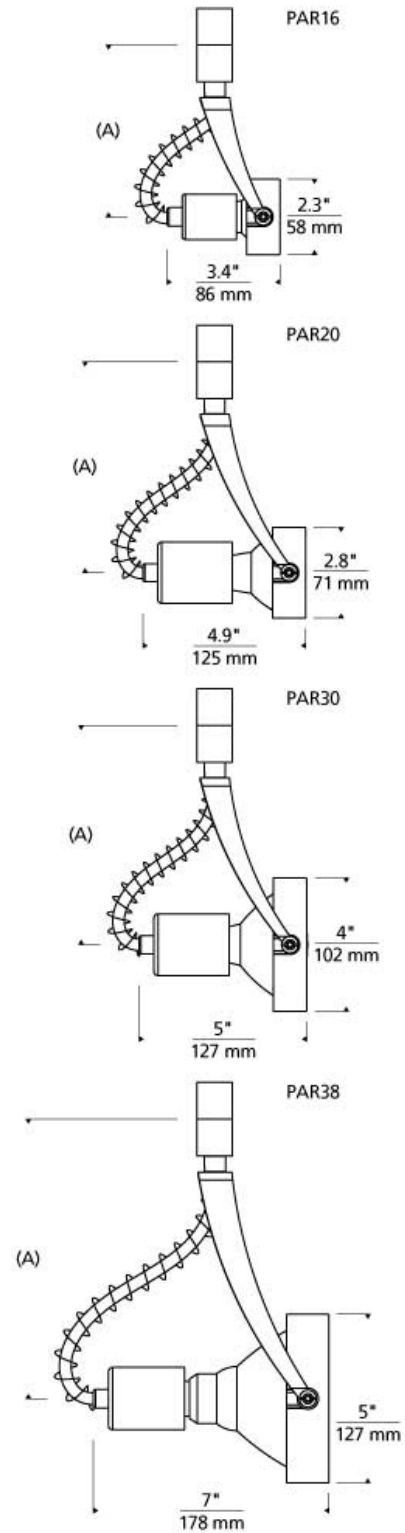

## Sportster Incandescent PAR Head T20

### DESCRIPTION

Minimal, stylish head, pivots vertically 180°, rotates horizontally 350°. Features vertical and horizontal locking mechanisms. 120 volt incandescent PAR16 lamp with GU10 base up to 50 watts; PAR20 lamp with E26 medium base up to 50 watts; PAR30 lamp with E26 medium base up to 75 watts; PAR38 lamp with E26 medium base up to 120 watts (lamp not included).

### WEIGHT

5.1lb / 2.31kg ±

satin nickel  
par16

white  
par16

satin nickel  
par20

white  
par20

satin nickel  
par30

white  
par30

### ORDERING INFORMATION

700	SYSTEM	SS	SHAPE OR SIZE	LENGTH (A)	FINISH
PJ	POWERJACK		16 PAR16	08 5.2"	S SATIN NICKEL
TT	SINGLE-CIRCUIT T-TRAK		20 PAR20	08 6.4"	W WHITE
			30 PAR30	08 6.6"	
			38 PAR38	08 8.4"	