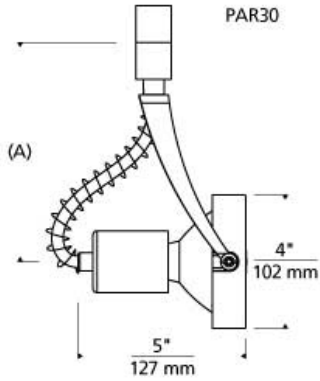

LINE - VOLTAGE HEADS

Sportster Incandescent PAR Head T20

DESCRIPTION

Minimal, stylish head, pivots vertically 180°, rotates horizontally 350°. Features vertical and horizontal locking mechanisms. 120 volt incandescent PAR16 lamp with GU10 base up to 50 watts; PAR20 lamp with E26 medium base up to 50 watts; PAR30 lamp with E26 medium base up to 75 watts; PAR38 lamp with E26 medium base up to 120 watts (lamp not included).

ACCESSORIES & OPTICAL CONTROLS

Sportster Louver Lens Holder

WEIGHT

5.1lb / 2.31kg ±

satin nickel
par16

white
par16

satin nickel
par20

white
par20

satin nickel
par30

white
par30

satin nickel
par38

white
par38

ORDERING INFORMATION

700	SYSTEM	SS	SHAPE OR SIZE	LENGTH (A)	FINISH
PJ	POWERJACK		16 PAR16	08 5.2"	S SATIN NICKEL
TT	SINGLE-CIRCUIT T-TRAK		20 PAR20	08 6.4"	W WHITE
			30 PAR30	08 6.6"	
			38 PAR38	08 8.4"	

To order this head for use with Halo*, Juno*, or Lightolier* 120 volt single-circuit track, order as follows:

Substitute **700TT** with one of the following: **700TH** (fits Halo*), **700TJ** (fits Juno*) or **700TI** (fits Lightolier*) and by substituting the finish with one of the following: **BS** (Black/Satin Nickel), **BW** (Black/White), **WS** (White/Satin Nickel) or **WW** (White/White).