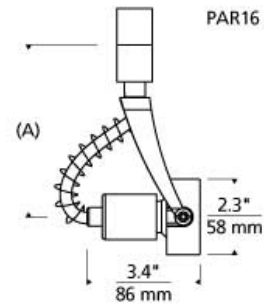

LINE - VOLTAGE HEADS

Sportster Incandescent PAR Head T20

DESCRIPTION

Minimal, stylish head, pivots vertically 180°, rotates horizontally 350°. Features vertical and horizontal locking mechanisms. 120 volt incandescent PAR16 lamp with GU10 base up to 50 watts; PAR20 lamp with E26 medium base up to 50 watts; PAR30 lamp with E26 medium base up to 75 watts; PAR38 lamp with E26 medium base up to 120 watts (lamp not included).

ACCESSORIES & OPTICAL CONTROLS

Sportster Louver Lens Holder

WEIGHT

5.1lb / 2.31kg ±

satin nickel
par16

white
par16

satin nickel
par20

white
par20

satin nickel
par30

white
par30

satin nickel
par38

white
par38

ORDERING INFORMATION

700	SYSTEM	SS	SHAPE OR SIZE	LENGTH (A)	FINISH
PJ	POWERJACK		16 PAR16	08 5.2"	S SATIN NICKEL
TT	SINGLE-CIRCUIT T-TRAK		20 PAR20	08 6.4"	W WHITE
			30 PAR30	08 6.6"	
			38 PAR38	08 8.4"	

To order this head for use with Halo*, Juno*, or Lightolier* 120 volt single-circuit track, order as follows:

Substitute **700TT** with one of the following: **700TH** (fits Halo*), **700TJ** (fits Juno*) or **700TI** (fits Lightolier*) and by substituting the finish with one of the following: **BS** (Black/Satin Nickel), **BW** (Black/White), **WS** (White/Satin Nickel) or **WW** (White/White).