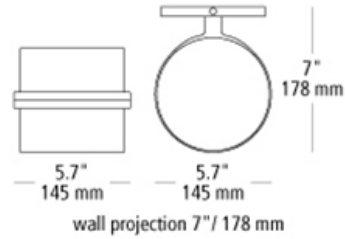

Spectica Wall

LED T20

DESCRIPTION

The Spectica wall sconce by Tech Lighting is an entirely modern take on the traditional wall sconce. This artful and energy-saving piece features a beautiful round light source that provides ample amounts of light onto surfaces below. Modest in size the Spectica wall sconce measures at 5.63â€ in length, 7â€ in width and 5â€ in height it ideal for for bed rooms, hallways and closets. The Spectica wall sconce is one of three in the Spectica Collection, simply search for the Spectica wall sconce to find its closest relatives. A Matte Black or Satin Gold finish further enhance this contemporary piece. The Spectica houses a fully dimmable unidirectional Integrated LED light source. LED includes (1) 9 watt 328 delivered lumens 90 CRI 3000K LED module. Dimmable with a low-voltage electronic dimmer. Can be mounted up or down. 120v or 277v.

WEIGHT

1.5-2lb / 0.68-0.91kg ±

satin gold

matte black

satin gold

matte black

satin gold

matte black