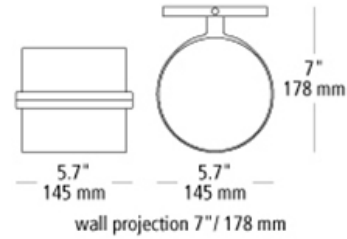

## DESCRIPTION

The Spectica wall sconce by Tech Lighting is an entirely modern take on the traditional wall sconce. This artful and energy-saving piece features a beautiful round light source that provides ample amounts of light onto surfaces below. Modest in size the Spectica wall sconce measures at 5.63â€ in length, 7â€ in width and 5â€ in height it ideal for for bed rooms, hallways and closets. The Spectica wall sconce is one of three in the Spectica Collection, simply search for the Spectica wall sconce to find its closest relatives. A Matte Black or Satin Gold finish further enhance this contemporary piece. The Spectica houses a fully dimmable unidirectional Integrated LED light source. LED includes (1) 9 watt 328 delivered lumens 90 CRI 3000K LED module. Dimmable with a low-voltage electronic dimmer. Can be mounted up or down. 120v or 277v.

## WEIGHT

1.5-2lb / 0.68-0.91kg ±

matte black

satin gold