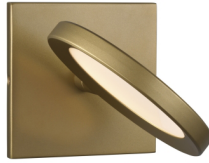

Spectica Wall

LED T20

DESCRIPTION

The Spectica wall sconce by Tech Lighting is an entirely modern take on the traditional wall sconce. This artful and energy-saving piece features a beautiful round light source that provides ample amounts of light onto surfaces below. Modest in size the Spectica wall sconce measures at 5.63â€ in length, 7â€ in width and 5â€ in height it ideal for for bed rooms, hallways and closets. The Spectica wall sconce is one of three in the Spectica Collection, simply search for the Spectica wall sconce to find its closest relatives. A Matte Black or Satin Gold finish further enhance this contemporary piece. The Spectica houses a fully dimmable unidirectional Integrated LED light source. LED includes (1) 9 watt 328 delivered lumens 90 CRI 3000K LED module. Dimmable with a low-voltage electronic dimmer. Can be mounted up or down. 120v or 277v.

WEIGHT

1.5-2lb / 0.68-0.91kg ±

satin gold

matte black

satin gold

matte black

satin gold

matte black

ORDERING INFORMATION

700WSSPCT COLOR	FINISH	LAMP
ACRYLIC	B MATTE BLACK G SATIN GOLD	-LED930 LED 90 CRI 3000K 120V -LED930-277 LED 90 CRI 3000K 277V

TECH LIGHTING®

7400 Linder Avenue
Skokie, Illinois 60077