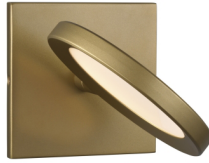

# Spectica Wall

LED T20

## DESCRIPTION

The Spectica wall sconce by Tech Lighting is an entirely modern take on the traditional wall sconce. This artful and energy-saving piece features a beautiful round light source that provides ample amounts of light onto surfaces below. Modest in size the Spectica wall sconce measures at 5.63â€ in length, 7â€ in width and 5â€ in height it ideal for for bed rooms, hallways and closets. The Spectica wall sconce is one of three in the Spectica Collection, simply search for the Spectica wall sconce to find its closest relatives. A Matte Black or Satin Gold finish further enhance this contemporary piece. The Spectica houses a fully dimmable unidirectional Integrated LED light source. LED includes (1) 9 watt 328 delivered lumens 90 CRI 3000K LED module. Dimmable with a low-voltage electronic dimmer. Can be mounted up or down. 120v or 277v.

## WEIGHT

1.5-2lb / 0.68-0.91kg ±

matte black

satin gold