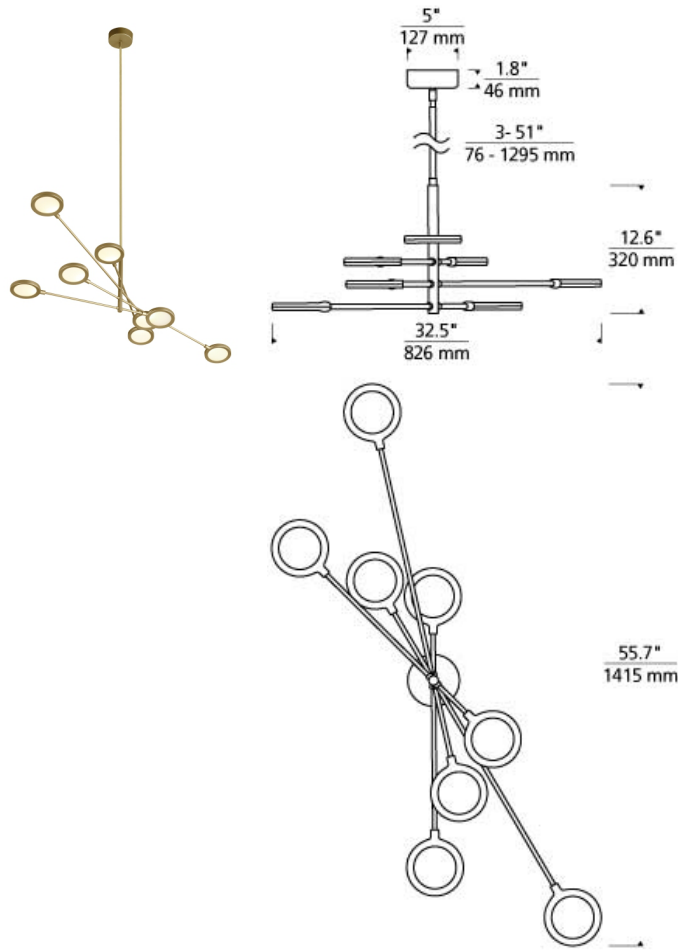

Spectica Linear LED T20

DESCRIPTION

The Spectica linear suspension fixture by Tech Lighting is highly modern with its round, flat floating light extensions. This artful and energy-saving piece features a conveniently adjustable look with a swiveling canopy, adjustable arms and rotating head, with a few simple adjustments precise lighting can be achieved in any space. The Spectica linear suspension scales at 55.7" in length, 32.5" in width making for a generous grand scale ideal for dining room settings, kitchens and conference rooms. The Spectica linear suspension is one of three in the Spectica Collection, simply search for the Spectica to find its closest relatives. A Matte Black or Satin Gold finish further enhance this contemporary piece. Includes three 12" stems, two 6" stems and one 3" stem. LED includes (8) 6.3 watt 2459 total delivered lumens 90 CRI 3000K LED module. Dimmable with a low-voltage electronic dimmer. 120v or 277v.

WEIGHT

10.5-11lb / 4.76-4.99kg ±

ORDERING INFORMATION

700LSSPCT COLOR	FINISH	LAMP
ACRYLIC	B MATTE BLACK G SATIN GOLD	-LED930 LED 90 CRI 3000K 120V (T20/T24) -LED930-277 LED 90 CRI 3000K 277V (T20/T24)

TECH LIGHTING®
7400 Linder Avenue T 847.410.4400
Skokie, Illinois 60077 F 847.410.4500

Tech Lighting, L.L.C.

700LS SPCT _____

FIXTURE TYPE: _____

JOB NAME: _____

NOTES: _____