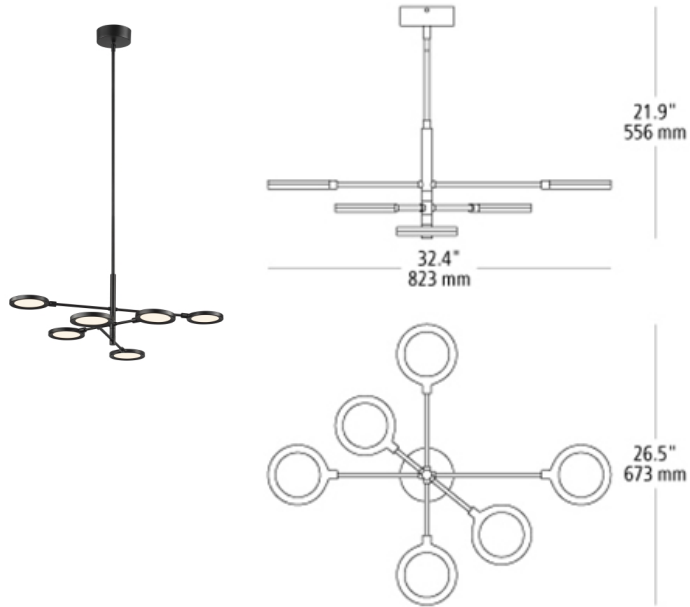

## DESCRIPTION

The Spectica chandelier by Tech Lighting is an entirely modern take on the traditional chandelier. This artful and energy-saving piece features a conveniently adjustable look with a swiveling canopy, adjustable arms and rotating head, with a few simple adjustments precise lighting can be achieved in any space. The Spectica chandelier scales at 32.4" in length, 26.5" in width and 21.9" in height making for a slightly modest scale ideal for dining room settings, foyers and conference rooms. The Spectica chandelier is one of three in the Spectica Collection, simply search for the Spectica chandelier to find its closets relatives. A Matte Black or Satin Gold finish further enhance this contemporary piece. The Spectica houses a fully dimmable unidirectional Integrated LED light source. Includes three 12" stems, two 6" stems and one 3" stem. LED includes (6) 7.2 watt 1784 total delivered lumens 90 CRI 3000K LED module. Dimmable with a low-voltage electronic dimmer. 120v or 277v.

## WEIGHT

7.5-8lb / 3.4-3.63kg ±

## ORDERING INFORMATION

700SPCT COLOR	FINISH	LAMP
ACRYLIC	<b>B</b> MATTE BLACK <b>G</b> SATIN GOLD	<b>-LED930</b> LED 90 CRI 3000K 120V (T20/T24) <b>-LED930-277</b> LED 90 CRI 3000K 277V (T20/T24)

700 SPCT \_\_\_\_\_