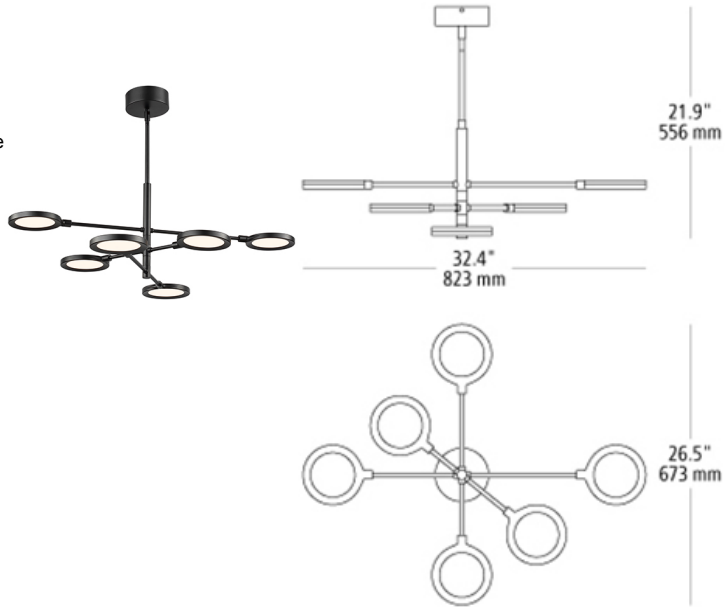

Specitica Chandelier LED T20

DESCRIPTION

The Specitica chandelier by Tech Lighting is an entirely modern take on the traditional chandelier. This artful and energy-saving piece features a conveniently adjustable look with a swiveling canopy, adjustable arms and rotating head, with a few simple adjustments precise lighting can be achieved in any space. The Specitica chandelier scales at 32.4" in length, 26.5" in width and 21.88" in height making for a slightly modest scale ideal for dining room settings, foyers and conference rooms. The Specitica chandelier is one of three in the Specitica Collection, simply search for the Specitica chandelier to find its closets relatives. A Matte Black or Satin Gold finish further enhance this contemporary piece. The Specitica houses a fully dimmable unidirectional Integrated LED light source. Includes three 12" stems, two 6" stems and one 3" stem. LED includes (6) 7.2 watt 1784 total delivered lumens 90 CRI 3000K LED module. Dimmable with a low-voltage electronic dimmer. 120v or 277v.

WEIGHT

7.5-8lb / 3.4-3.63kg ±

matte black

matte black

satin gold

satin gold

ORDERING INFORMATION

700SPCT COLOR