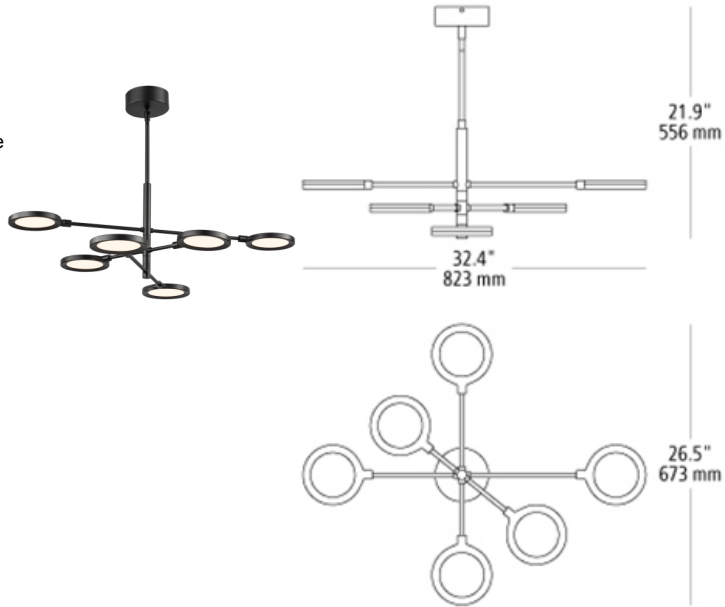

## DESCRIPTION

The Spectica chandelier by Tech Lighting is an entirely modern take on the traditional chandelier. This artful and energy-saving piece features a conveniently adjustable look with a swiveling canopy, adjustable arms and rotating head, with a few simple adjustments precise lighting can be achieved in any space. The Spectica chandelier scales at 32.4" in length, 26.5" in width and 21.9" in height making for a slightly modest scale ideal for dining room settings, foyers and conference rooms. The Spectica chandelier is one of three in the Spectica Collection, simply search for the Spectica chandelier to find its closets relatives. A Matte Black or Satin Gold finish further enhance this contemporary piece. The Spectica houses a fully dimmable unidirectional Integrated LED light source. Includes three 12" stems, two 6" stems and one 3" stem. LED includes (6) 7.2 watt 1784 total delivered lumens 90 CRI 3000K LED module. Dimmable with most LED compatible ELV and TRIAC dimmers. 277V compatible with 0-10V dimmers.

## WEIGHT

7.5-8lb / 3.4-3.63kg ±

matte black

satin gold

## ORDERING INFORMATION

700SPCT COLOR	FINISH	LAMP
ACRYLIC	<b>B</b> MATTE BLACK <b>G</b> SATIN GOLD	<b>-LED930</b> LED 90 CRI 3000K 120V <b>-LED930-277</b> LED 90 CRI 3000K 277V

7400 Linder Avenue T 847.410.4400  
Skokie, Illinois 60077 F 847.410.4500