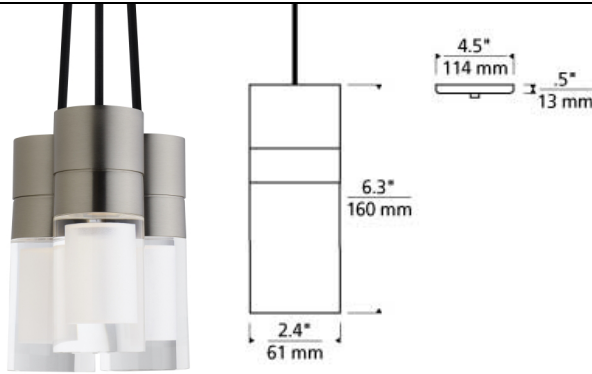

Sopra Pendant LED

DESCRIPTION

The Sopra Pendant light by Tech Lighting features an elegantly crafted sphere of laser etched pure optic crystal that has been shaped into a neat cylinder shade. A cleverly hidden powerful downward-firing LED illuminates the crystal within the minimalist socket and canopy. Further customize the Sopra by choosing from a Satin Nickel or Chrome finish, each finish further enhances the elegance of this unique pendant. Modest in scale the Sopra is ideal for living room lighting, home office lighting and bedroom lighting. Carry the Sopra into other spaces with the Flush Mount fixture also available by Tech Lighting, simply search for the Sopra Pendant to find its closest relatives. The Sopra comes with energy efficient fully dimmable integrated LED lamping. Includes 120v 14.5 watt, 130 delivered lumens, 3000K LED module. Dimmable with low-voltage electronic or triac dimmer. Fixture provided with twelve feet of field cuttable cable.

WEIGHT

2.0-4.5lb / 0.91-2.04kg ±

clear

aged brass

clear 3-light

ORDERING INFORMATION

700	SYSTEM	SPRP	SHAPE OR SIZE	COLOR	FINISH	LAMP	
TD	LINE-VOLTAGE PENDANTS/SUSPENSION	1	1-LITE PENDANT	C CLEAR	B BLACK I BLACK/WHITE	R AGED BRASS B BLACK S SATIN NICKEL	- INTEGRATED LED 90 CRI 2200K 120V (T24) LED922
		3	3-LITE CHANDELIER		U BLUE P COPPER Y GRAY O ORANGE R RED W WHITE		- INTEGRATED LED 90 CRI 3000K 120V (T24) LED930 - INTEGRATED 90 CRI WARM COLOR DIMMING 3000- LEDWD2200K 120V (T24) - LED 90 CRI WARM COLOR DIMMING 3000K-2200K 120V LEDWD