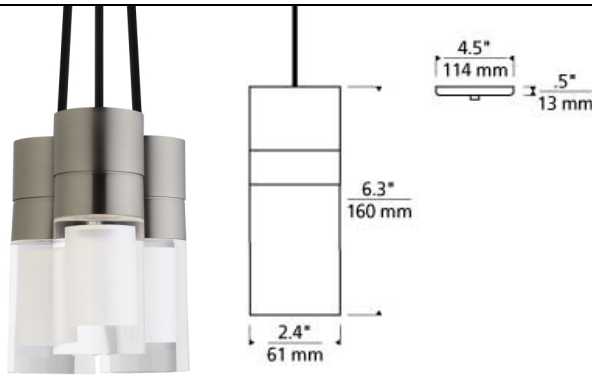

## DESCRIPTION

The Sopra Pendant light by Tech Lighting features an elegantly crafted sphere of laser etched pure optic crystal that has been shaped into a neat cylinder shade. A cleverly hidden powerful downward-firing LED illuminates the crystal within the minimalist socket and canopy. Further customize the Sopra by choosing from a Satin Nickel or Chrome finish, each finish further enhances the elegance of this unique pendant. Modest in scale the Sopra is ideal for living room lighting, home office lighting and bedroom lighting. Carry the Sopra into other spaces with the Flush Mount fixture also available by Tech Lighting, simply search for the Sopra Pendant to find its closest relatives. The Sopra comes with energy efficient fully dimmable integrated LED lamping. Includes 120v 14.5 watt, 130 delivered lumens, 3000K LED module. Dimmable with low-voltage electronic.

## WEIGHT

2.0-4.5lb / 0.91-2.04kg ±

clear

aged brass

clear 3-light