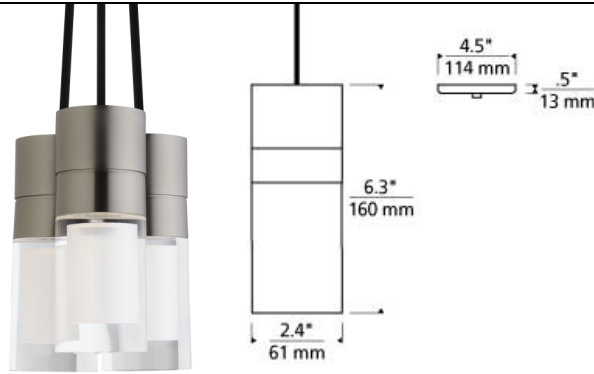

Sopra Pendant LED

DESCRIPTION

The Sopra Pendant light by Tech Lighting features an elegantly crafted sphere of laser etched pure optic crystal that has been shaped into a neat cylinder shade. A cleverly hidden powerful downward-firing LED illuminates the crystal within the minimalist socket and canopy. Further customize the Sopra by choosing from a Satin Nickel or Chrome finish, each finish further enhances the elegance of this unique pendant. Modest in scale the Sopra is ideal for living room lighting, home office lighting and bedroom lighting. Carry the Sopra into other spaces with the Flush Mount fixture also available by Tech Lighting, simply search for the Sopra Pendant to find its closest relatives. The Sopra comes with energy efficient fully dimmable integrated LED lamping. Includes 120v 14.5 watt, 130 delivered lumens, 3000K LED module. Dimmable with low-voltage electronic or triac dimmer. Fixture provided with twelve feet of field cuttable cable.

WEIGHT

2.0-4.5lb / 0.91-2.04kg ±

clear

aged brass

clear 3-light

ORDERING INFORMATION

700	SYSTEM	SPRP	SHAPE OR SIZE	COLOR	FINISH	LAMP	
TD	LINE-VOLTAGE PENDANTS/SUSPENSION		1 1-LITE PENDANT 3 3-LITE CHANDELIER	C CLEAR	B BLACK I BLACK/WHITE U BLUE P COPPER Y GRAY O ORANGE R RED W WHITE	R AGED BRASS B BLACK S SATIN NICKEL	- INTEGRATED LED 90 CRI 2200K 120V (T24) LED922 - INTEGRATED LED 90 CRI 3000K 120V (T24) LED930 - INTEGRATED 90 CRI WARM COLOR DIMMING 3000- LEDWD2200K 120V (T24) - LED 90 CRI WARM COLOR DIMMING 3000K-2200K 120V LEDWD