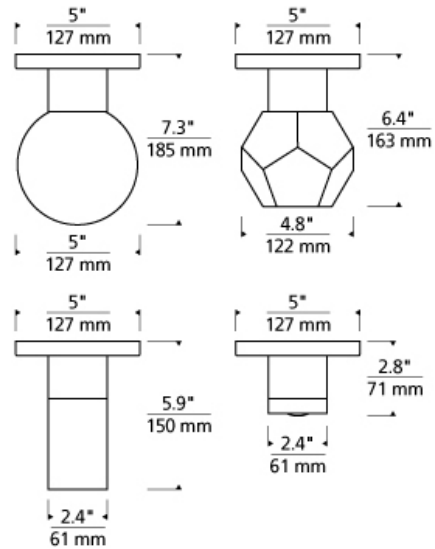

Sopra Ceiling

LED T20

DESCRIPTION

The Sopra ceiling flush mount light by Tech Lighting is unique in that it is highly-customizable with four distinct shade options, each shade options brings character and sophistication to any space. The decorative accessories are illuminated by a downward-firing LED that is hidden within the minimalist socket and canopy. Shade options include a solid pure optic crystal cylinder, the elegant Mina laser-etched crystal sphere, a faceted diamond-like crystal sphere, and a carefully detailed metal optic ring. Further customize the Sopra by choosing from Satin Nickel or Chrome finish options. With a modest scale the Sopra is ideal for living room lighting, home office lighting and bedroom lighting. The Sopra comes with an energy efficient integrated LED lamp, this lamp option is fully dimmable to create the desired ambiance in your any space. Includes 120V 14.5 watt, 172 delivered lumens, 3000K LED module. Dimmable with low-voltage electronic or triac dimmer.

INSTALLATION

This product can mount to either a 4" square electrical box with round plaster ring or an octagonal electrical box (not included).

WEIGHT

2-6.5lb / 0.91-2.95kg ±

cylinder crystal chrome

faceted crystal chrome

mina crystal chrome

metal optic ring chrome

cylinder crystal satin nickel

faceted crystal satin nickel

mina crystal satin nickel

metal optic ring satin nickel

ORDERING INFORMATION

700FMSPR	SHAPE OR SIZE	FINISH	LAMP
CC	CYLINDER CRYSTAL	C CHROME	-LED930
FC	FACETED CRYSTAL	S SATIN NICKEL	-LED930 LED 90 CRI 3000K 120V
TR	METAL OPTIC RING		
MC	MINA CRYSTAL		