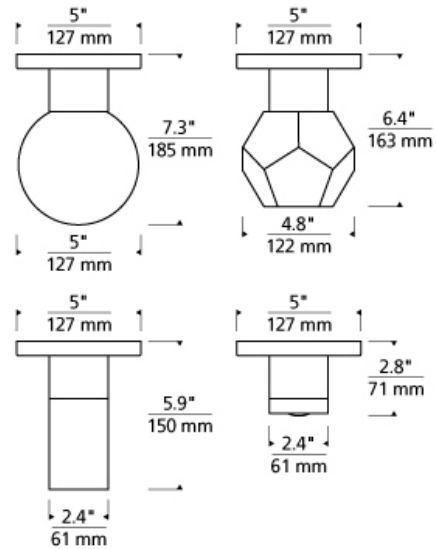

Sopra Ceiling

LED T20

DESCRIPTION

The Sopra ceiling flush mount light by Tech Lighting is unique in that it is highly-customizable with four distinct shade options, each shade options brings character and sophistication to any space. The decorative accessories are illuminated by a downward-firing LED that is hidden within the minimalist socket and canopy. Shade options include a solid pure optic crystal cylinder, the elegant Mina laser-etched crystal sphere, a faceted diamond-like crystal sphere, and a carefully detailed metal optic ring. Further customize the Sopra by choosing from Satin Nickel or Chrome finish options. With a modest scale the Sopra is ideal for living room lighting, home office lighting and bedroom lighting. The Sopra comes with an energy efficient integrated LED lamp, this lamp option is fully dimmable to create the desired ambiance in your any space. Includes 120V 14.5 watt, 172 delivered lumens, 3000K LED module. Dimmable with low-voltage electronic or triac dimmer.

INSTALLATION

This product can mount to either a 4" square electrical box with round plaster ring or an octagonal electrical box (not included).

WEIGHT

2-6.5lb / 0.91-2.95kg ±

cylinder crystal chrome

faceted crystal chrome

mina crystal chrome

metal optic ring chrome

cylinder crystal satin nickel

faceted crystal satin nickel

mina crystal satin nickel

metal optic ring satin nickel

ORDERING INFORMATION

700FMSPR SHAPE OR SIZE