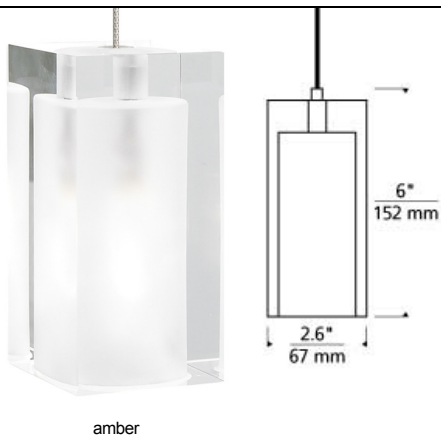

### DESCRIPTION

The Solitude pendant light by Tech Lighting features clean sleek lines with its classic geometric rectangular design. This perfectly shaped pendant is made of pressed glass and makes a simple, yet modern statement in any space. The Solitude pendant is available in Amber and Frost along with three on-trend modern hardware finishes for further customization. With its modest size scaling at 6" long and 2.6" in diameter the Solitude is ideal for dining room lighting, kitchen island task lighting and home office lighting. Your choice of fully dimmable halogen or LED lamping ships with the Solitude saving you time and money. Pair the Solitude pendant with the Monorail system by Tech Lighting for greater design customization. Includes low-voltage, 35 watt halogen bi-pin lamp or 8 watt, 300 delivered lumen, 3000K, replaceable SORAA® LED module and six feet of field-cutable suspension cable. Dimmable with low-voltage electronic or magnetic dimmer (based on transformer). Works with SORAA.