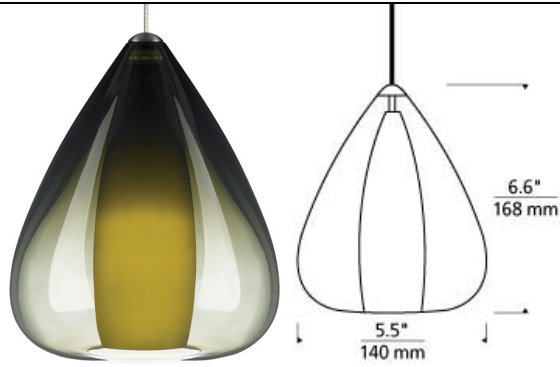

LOW - VOLTAGE PENDANTS

Soleil Pendant T20

DESCRIPTION

The Soleil is visually captivating with its smooth contours and clean white anchoring glass diffuser. This large Venetian teardrop-shaped pendant surrounds the white case glass that is central to its unique design. The elegant design of the Soleil is further enhanced when you select one of two modern colors and one of four on-trend hardware finishes. Scaling at 6.6" long and 5.5" in diameter the Soleil is ideal for dining room lighting, kitchen island task lighting and home office lighting. Your choice of halogen lamping ships with the Soleil, either lamping option is fully dimmable to create to desired ambiance in your special space. Amber, Havana Brown, and Olive Green are diffused by a matching colored inner glass. Smoke is diffused by white inner glass. Includes low-voltage, 35 watt halogen bi-pin lamp and six feet of field-cutable suspension cable.

havana brown

INSTALLATION

Socket terminates with FreeJack male connector, which may be installed into a system connector. Elements ordered with a system prefix include a connector for that system.

ACCESSORIES & OPTICAL CONTROLS

Swag Hook

WEIGHT

1.63lb / 0.74kg ±

amber

olive green

smoke

ORDERING INFORMATION

700 SYSTEM	SOL	COLOR	FINISH	LAMP		
FJ	FREEJACK	A	AMBER	Z	ANTIQUÉ BRONZE	12 VOLT HALOGEN (T20)
MP	MONOPOINT	V	OLIVE GREEN	C	CHROME	-24 24 VOLT HALOGEN
MO	MONORAIL	K	SMOKE	S	SATIN NICKEL	
MO2	TWO-CIRCUIT MONORAIL					

Note: MP includes 4" Round Flush Canopy.

Chrome not offered on Monorail & Two-Circuit Monorail.

700 SOL

FIXTURE _____

TYPE: _____

JOB NAME: _____

NOTES: _____