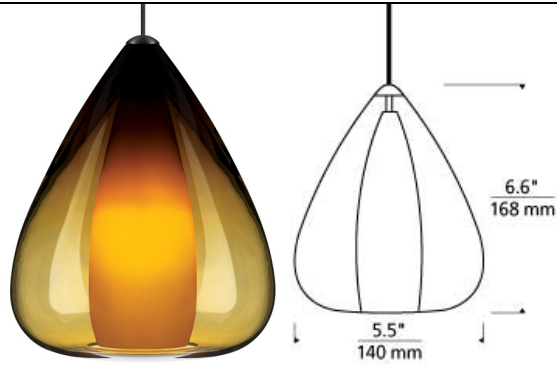

LOW - VOLTAGE PENDANTS

Soleil Pendant T20

DESCRIPTION

The Soleil is visually captivating with its smooth contours and clean white anchoring glass diffuser. This large Venetian teardrop-shaped pendant surrounds the white case glass that is central to its unique design. The elegant design of the Soleil is further enhanced when you select one of two modern colors and one of four on-trend hardware finishes. Scaling at 6.6" long and 5.5" in diameter the Soleil is ideal for dining room lighting, kitchen island task lighting and home office lighting. Your choice of halogen lamping ships with the Soleil, either lamping option is fully dimmable to create to desired ambiance in your special space. Amber, Havana Brown, and Olive Green are diffused by a matching colored inner glass. Smoke is diffused by white inner glass. Includes low-voltage, 35 watt halogen bi-pin lamp and six feet of field-cutable suspension cable.

havana brown

INSTALLATION

Socket terminates with FreeJack male connector, which may be installed into a system connector. Elements ordered with a system prefix include a connector for that system.

ACCESSORIES & OPTICAL CONTROLS