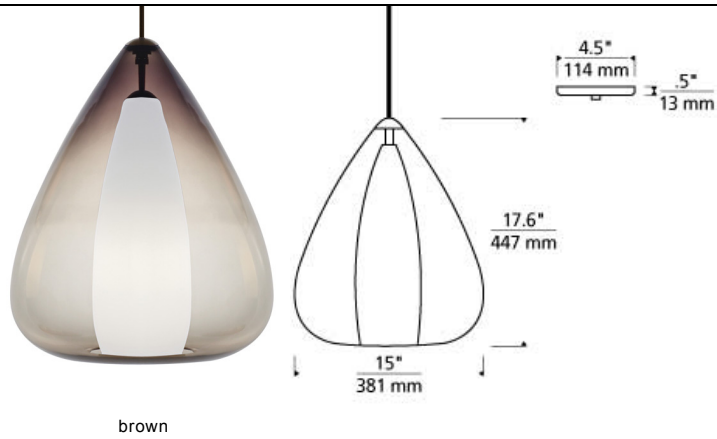

LINE - VOLTAGE PENDANTS / SUSPENSION

Soleil Grande Pendant T20

DESCRIPTION

The Soleil Grande is visually captivating with its smooth contours and clean white anchoring glass diffuser. This large Venetian teardrop-shaped pendant surrounds the white case glass that is central to its unique design. The elegant design of the Soleil Grande is further enhanced when you select one of two modern colors and one of four on-trend hardware finishes. Scaling at 17.6" long and 15" in diameter the Soleil Grande is ideal for dining room lighting, family room lighting and home office lighting. Available lamping options include energy efficient LED or no-lamp, leaving you the option to light this fixture with your preferred lamping. Black, satin nickel, and white finish options come with a satin nickel cap and clear cable. Antique bronze finish come with an antique bronze cap and brown cable. Rated for (1) 75 watt max E26 medium base lamp (Lamp Not Included). LED includes 120 volt 19 watt, 1680 delivered lumens, 2700K, medium base LED A21 lamp. Dimmable with LED compatible dimmer. Fixture is provided with twelve feet of field-cuttable cable.

brown

INSTALLATION

This product can mount to either a 4" square electrical box with round plaster ring or an octagon electrical box.

WEIGHT

12-12.5lb / 5.44-5.67kg ±

clear

smoke

ORDERING INFORMATION