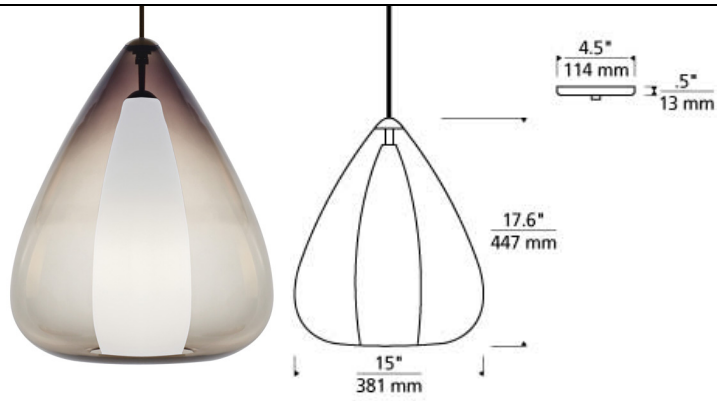

## Soleil Grande Pendant T20

### DESCRIPTION

The Soleil Grande is visually captivating with its smooth contours and clean white anchoring glass diffuser. This large Venetian teardrop-shaped pendant surrounds the white case glass that is central to its unique design. The elegant design of the Soleil Grande is further enhanced when you select one of two modern colors and one of four on-trend hardware finishes. Scaling at 17.6" long and 15" in diameter the Soleil Grande is ideal for dining room lighting, family room lighting and home office lighting. Available lamping options include energy efficient LED or no-lamp, leaving you the option to light this fixture with your preferred lamping. Antique bronze finish come with an antique bronze cap and brown cable. Rated for (1) 75 watt max E26 medium base lamp (Lamp Not Included). LED includes 120 volt 19 watt, 1680 delivered lumens, 2700K, medium base LED A21 lamp. Dimmable with LED compatible dimmer. Fixture is provided with twelve feet of field-cuttable cable.