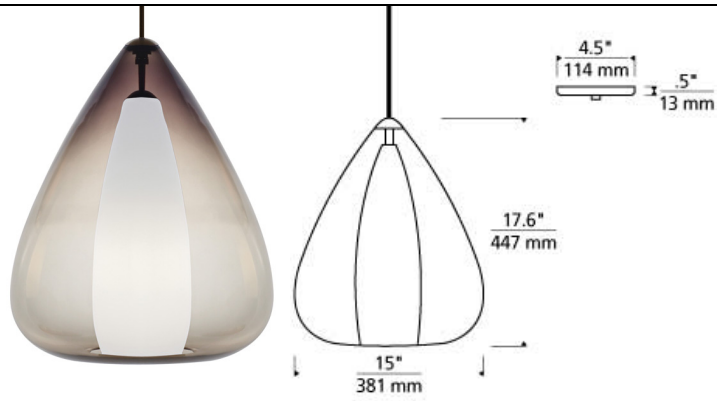

LINE - VOLTAGE PENDANTS / SUSPENSION

Soleil Grande Pendant T20

DESCRIPTION

The Soleil Grande is visually captivating with its smooth contours and clean white anchoring glass diffuser. This large Venetian teardrop-shaped pendant surrounds the white case glass that is central to its unique design. The elegant design of the Soleil Grande is further enhanced when you select one of two modern colors and one of four on-trend hardware finishes. Scaling at 17.6" long and 15" in diameter the Soleil Grande is ideal for dining room lighting, family room lighting and home office lighting. Available lamping options include energy efficient LED or no-lamp, leaving you the option to light this fixture with your preferred lamping. Antique bronze finish come with an antique bronze cap and brown cable. Rated for (1) 75 watt max E26 medium base lamp (Lamp Not Included). LED includes 120 volt 19 watt, 1680 delivered lumens, 2700K, medium base LED A21 lamp. Dimmable with LED compatible dimmer. Fixture is provided with twelve feet of field-cuttable cable.

brown

INSTALLATION

This product can mount to either a 4" square electrical box with round plaster ring or an octagon electrical box.

WEIGHT

12-12.5lb / 5.44-5.67kg ±

clear

smoke

ORDERING INFORMATION