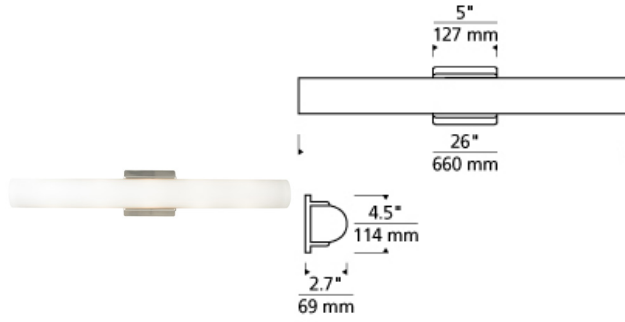

BATH COLLECTION

Solace Bath

FL ADA T20

DESCRIPTION

The Solace Bath bar light by Tech Lighting seems to float effortlessly as it features a clean frosted shade that rests on a minimal metal base. The sleek plate of glass floats in front of a smooth lighting channel providing flawless and even illumination. Scaling at 4.5" in width and 26" in length, the Solace bath light provides general and ambient illumination in spaces such as powder rooms and master bathrooms. The Solace Bath bar comes in three sleek modern finishes. Antique Bronze, Chrome and Satin Nickel, all finishes further enhance this sophisticated linear bath light. Available lamping options include fluorescent and incandescent, each option is compatible with most dimmers. for a list of compatible dimmers please refer to dimming chart for more information. May be mounted vertically or horizontally. Incandescent includes five 120 volt 40 watt G9 base halogen lamps; fluorescent includes two 24 watt T5 high output linear fluorescent lamps and electronic ballast. Incandescent version dimmable with standard incandescent dimmer. ADA compliant.

white

INSTALLATION

This product can mount to either a 4" square electrical box with round plaster ring or an octagonal electrical box. May also be mounted vertically. For wall mount use only.

WEIGHT

7-7.5lb / 3.18-3.4kg ±

white

ORDERING INFORMATION

700BCSLC26W COLOR	FINISH	LAMP
WHITE	Z ANTIQUE BRONZE C CHROME S SATIN NICKEL	INCANDESCENT 120V (T20) -CF FLUORESCENT 120V -CF277 FLUORESCENT 277V

TECH LIGHTING®

7400 Linder Avenue
Skokie, Illinois 60077