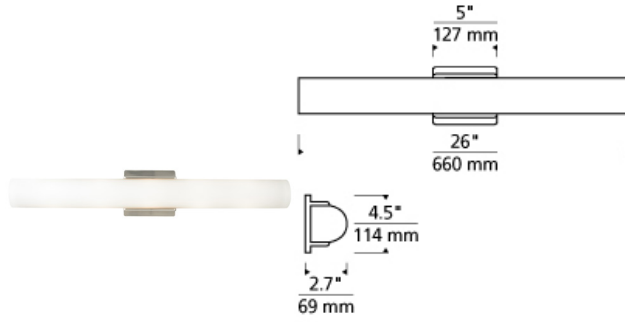

BATH COLLECTION

Solace Bath

FL ADA T20

DESCRIPTION

The Solace bath bar light by Tech Lighting seems to float as it features a clean frosted shade that rests on a minimal metal base. The sleek plate of glass floats in front of a special co-extruded remote phosphor LED channel providing a flawless, even illumination. Scaling at 4.5â€ in length and 26â€ in width, the Solace bath light is ideal for powder room lighting as well as master bathroom lighting providing general illumination as well as ambient light. The Solace bath is fully dimmable with your choice of integrated LED or incandescent lamping allowing you the ability to create your desired ambiance. The Solace bath comes in three sleek modern finishes, Antique Bronze, Chrome and Satin Nickel, all finishes further enhance this sophisticated linear bath bar. May be mounted vertically or horizontally. Incandescent includes five 120 volt 40 watt G9 base halogen lamps; fluorescent includes two 24 watt T5 high output linear fluorescent lamps and electronic ballast. Incandescent version dimmable with standard incandescent dimmer. ADA compliant.

white

INSTALLATION

This product can mount to either a 4" square electrical box with round plaster ring or an octagonal electrical box. May also be mounted vertically. For wall mount use only.

WEIGHT

7-7.5lb / 3.18-3.4kg ±

white

ORDERING INFORMATION

700BCSLC26W COLOR	FINISH	LAMP
WHITE	Z ANTIQUE BRONZE C CHROME S SATIN NICKEL	INCANDESCENT 120V (T20) -CF FLUORESCENT 120V -CF277 FLUORESCENT 277V

TECH LIGHTING®

7400 Linder Avenue
Skokie, Illinois 60077