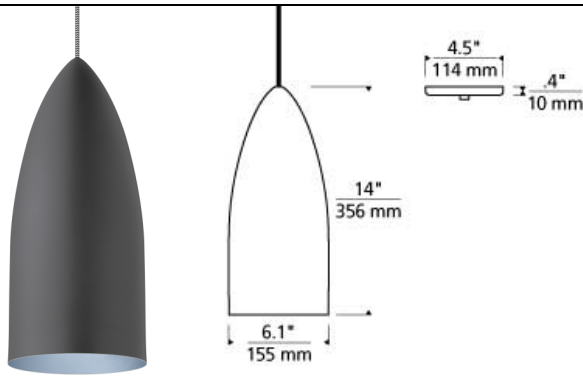

Signal Pendant

LED T20

DESCRIPTION

Inspired by vintage automobile styling of the 1940s, spun metal shades with rubberized paint create a flawlessly smooth look that also offers an unexpected metallic texture and color when viewed from below. Choose from two outer finish options. Rubberized Gray and Rubberized White and choose from four metallic-colored inner finish options. Blue, Copper, Gold, and Platinum. At a 6.1" diameter, Signal Pendants can be installed on their own, lined up in multiples or combined with the larger size available at 17" diameter. Includes 6' of field-cuttable black/white cloth cord. No lamp rated for (1) 75 watt max. E26 medium base lamp (Lamp Not Included). LED includes (1) E26 medium base 10 watt 90 CRI 2700K LED A19 lamp. Incandescent version dimmable with a standard incandescent dimmer. LED version dimmable with an LED compatible dimmer. Consult lamp manufacturer for more information.

ACCESSORIES & OPTICAL CONTROLS

Suspension Swag Hook

WEIGHT

1.5-2lb / 0.68-0.91kg ±

ORDERING INFORMATION

700 SYSTEM SIG	COLOR	LAMP
TD LINE-VOLTAGE PENDANTS/SUSPENSION	YU RUBBERIZED GRAY/BLUE YP RUBBERIZED GRAY/COPPER YG RUBBERIZED GRAY/GOLD YL RUBBERIZED GRAY/PLATINUM WU RUBBERIZED WHITE/BLUE WP RUBBERIZED WHITE/COPPER WG RUBBERIZED WHITE/GOLD WL RUBBERIZED WHITE/PLATINUM	NO LAMP -LED927 A19 LED 90 CRI 2700K 120V (T20/T24)