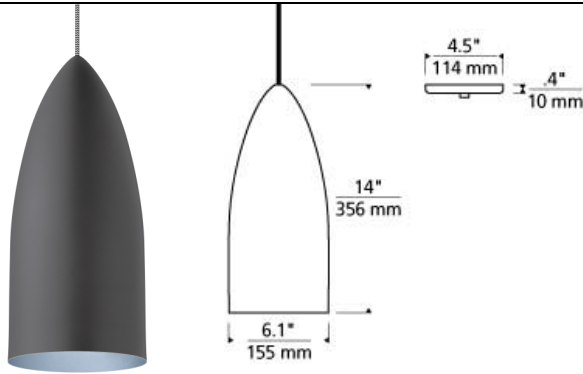

Signal Pendant

LED T20

DESCRIPTION

Inspired by vintage automobile styling of the 1940s, spun metal shades with rubberized paint create a flawlessly smooth look that also offers an unexpected metallic texture and color when viewed from below. Includes 6' of field-cuttable black/white cloth cord. Available with or without lamp. E26 medium base socket 150w max. LED includes (1) E26 medium base 10 watt 90 CRI 2700K LED A19 lamp. Incandescent version dimmable with a standard incandescent dimmer. LED version dimmable with an LED compatible dimmer. Consult lamp manufacturer for more information.

ACCESSORIES & OPTICAL CONTROLS

Suspension Swag Hook

WEIGHT

1.5-2lb / 0.68-0.91kg ±

rubberized gray/blue

rubberized gray/copper

rubberized gray/gold

rubberized gray/platinum