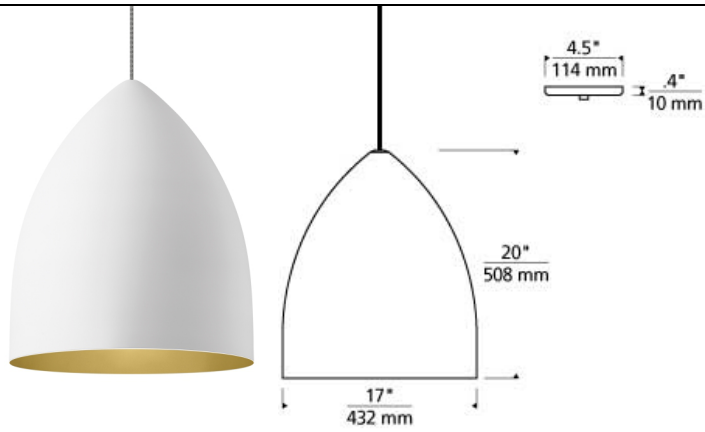

Signal Grande Pendant

LED T20

DESCRIPTION

Inspired by vintage automobile styling of the 1940s, spun metal shades with rubberized paint create a flawlessly smooth look that also offers an unexpected metallic texture and color when viewed from below. Choose from two outer finish options. Rubberized Gray and Rubberized White and choose from four metallic-colored inner finish options. Blue, Copper, Gold, and Platinum. At a 17" diameter, Signal Pendants can be installed as a stand-alone piece, lined up in multiples or combined with the smaller size available at 6.1" diameter. Rated for (1) 150 watt max. E26 medium base lamp (Not Included). LED includes (1) 10 watt, 800 gross lumen, 2700K, medium base LED A19 lamp. LED version dimmable with an LED compatible dimmer. Consult lamp manufacturer for more information. Includes 12 feet of field-cuttable black/white cloth cord.

ACCESSORIES & OPTICAL CONTROLS

Suspension Swag Hook

WEIGHT

4.5-5lb / 2.04-2.27kg ±

rubberized gray/blue rubberized gray/copper rubberized gray/gold rubberized gray/platinum rubberized white/blue rubberized white/copper rubberized white/gold rubberized white/platinum