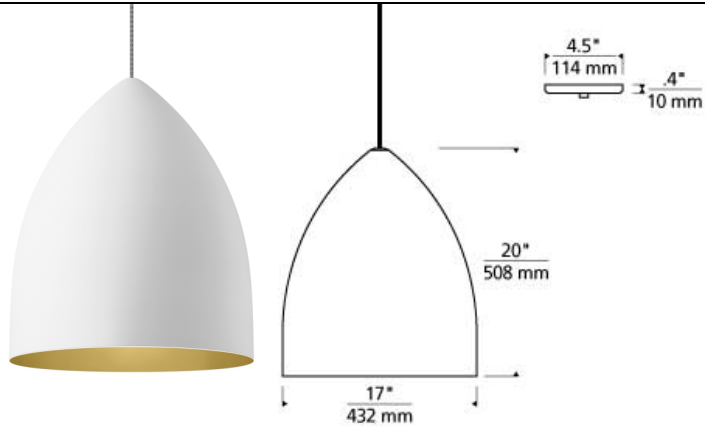

## DESCRIPTION

Impressive scale and a graceful silhouette allow the spun metal shades beautiful hand-painted metallic texture and colors to take center stage. Available in 8 finish/color combinations, rubberized paint creates a flawlessly smooth exterior finish. Rated for (1) 150 watt max. E26 medium base lamp (Not Included). LED includes (1) 10 watt, 800 gross lumen, 2700K, medium base LED A19 lamp. LED version dimmable with an LED compatible dimmer. Consult lamp manufacturer for more information. Includes 12 feet of field-cuttable black/white cloth cord.

## WEIGHT

4.5-5lb / 2.04-2.27kg ±

rubberized gray/blue

rubberized gray/copper

rubberized gray/gold

rubberized gray/platinum

rubberized white/blue

rubberized white/copper