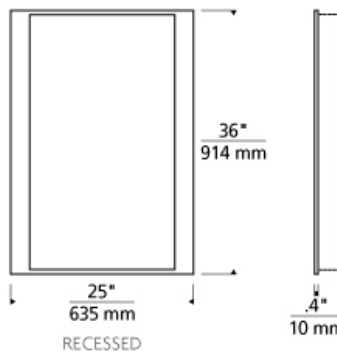

Siber Mirror

LED FL ADA T20

DESCRIPTION

The Siber Mirror light by Tech Lighting captures light in the midst of reflection. This rectangular mirror is surrounded by a cove of diffused white light that beautifully provides shadow-free task and ambient light. The Siber Mirror is available in two distinct styles, recessed and surface, both styles come in your choice of Chrome and Satin Nickel finish. The Siber Mirror ships with your choice of efficient halogen, fluorescent or LED lamping both options are fully dimmable to create the desired ambiance in your unique space. The Siber scales at 36" in length and 25" in width making it ideal for bathroom lighting and vanity lighting. Halogen includes eight 120 volt, 40 watt G9 base halogen lamps; compact fluorescent includes two 39 watt T5 high output linear fluorescent lamps and electronic ballast. LED version includes eight 5 watt, 400 lumen, 3000K LED. Recessed version requires modifications to existing wall construction. ADA compliant.

INSTALLATION

Recessed version requires modifications to existing wall construction. For wall mount use only, may be mounted vertically only.

WEIGHT

50.00lb / 22.68kg ±

RECESSED

SURFACE

siber mirror

ORDERING INFORMATION