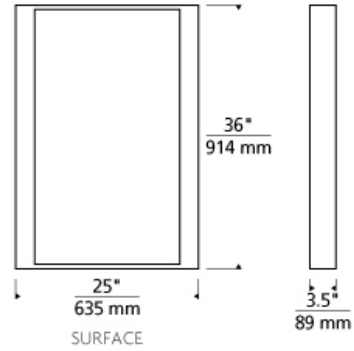

BATH COLLECTION

Siber Mirror

LED FL ADA T20

DESCRIPTION

Rectangular mirror surrounded by a cove of diffused white light. Available in two styles: recessed and surface. Provides shadow-free task and ambient light. Recessed version requires modifications to existing wall construction. Halogen includes eight 120 volt, 40 watt G9 base halogen lamps; compact fluorescent includes two 39 watt T5 high output linear fluorescent lamps and electronic ballast. LED version includes eight 5 watt, 400 lumen, 3000K LED. Recessed version requires modifications to existing wall construction. ADA compliant.

INSTALLATION

Recessed version requires modifications to existing wall construction. For wall mount use only, may be mounted vertically only.

WEIGHT

50.00lb / 22.68kg ±

siber mirror

ORDERING INFORMATION

700BCSIB	SHAPE OR SIZE	FINISH	LAMP
R	RECESSED	C CHROME	HALOGEN (T20)
S	SURFACE	S SATIN NICKEL	-CF FLUORESCENT 120V
			-CF277 FLUORESCENT 277V
			-LED930 LED 90 CRI 3000K 120V
			-LED930-277 LED 90 CRI 3000K 277V