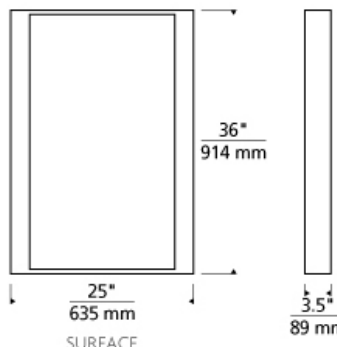

Siber Mirror

LED FL ADA T20

DESCRIPTION

The Siber Mirror light by Tech Lighting captures light in the midst of reflection. This rectangular mirror is surrounded by a cove of diffused white light that beautifully provides shadow-free task and ambient light. The Siber Mirror is available in two distinct styles, recessed and surface, both styles come in your choice of Chrome and Satin Nickel finish. The Siber Mirror ships with your choice of efficient halogen, fluorescent or LED lamping both options are fully dimmable to create the desired ambiance in your unique space. The Siber scales at 36" in length and 25" in width making it ideal for bathroom lighting and vanity lighting. Halogen includes eight 120 volt, 40 watt G9 base halogen lamps; compact fluorescent includes two 39 watt T5 high output linear fluorescent lamps and electronic ballast. LED version includes eight 5 watt, 400 lumen, 3000K LED. Recessed version requires modifications to existing wall construction. ADA compliant.

INSTALLATION

Recessed version requires modifications to existing wall construction. For wall mount use only, may be mounted vertically only.

WEIGHT

50.00lb / 22.68kg ±

RECESSED

SURFACE

siber mirror

ORDERING INFORMATION