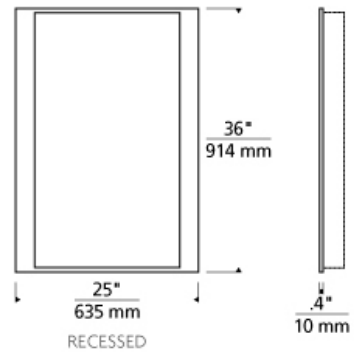

BATH COLLECTION

Siber Mirror

LED FL ADA T20

DESCRIPTION

Rectangular mirror surrounded by a cove of diffused white light. Available in two styles: recessed and surface. Provides shadow-free task and ambient light. Recessed version requires modifications to existing wall construction. Halogen includes eight 120 volt, 40 watt G9 base halogen lamps; compact fluorescent includes two 39 watt T5 high output linear fluorescent lamps and electronic ballast. LED version includes eight 5 watt, 400 lumen, 3000K LED. Recessed version requires modifications to existing wall construction. ADA compliant.

INSTALLATION

Recessed version requires modifications to existing wall construction. For wall mount use only, may be mounted vertically only.

WEIGHT

50.00lb / 22.68kg ±

siber mirror

ORDERING INFORMATION

700BCSIB	SHAPE OR SIZE	FINISH	LAMP
R	RECESSED	C CHROME	HALOGEN (T20)
S	SURFACE	S SATIN NICKEL	-CF FLUORESCENT 120V
			-CF277 FLUORESCENT 277V
			-LED930 LED 90 CRI 3000K 120V
			-LED930-277 LED 90 CRI 3000K 277V