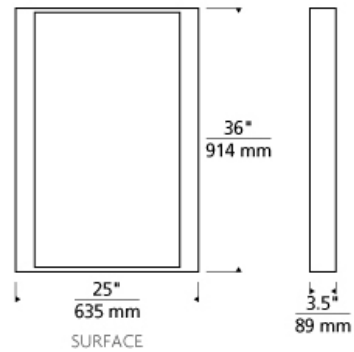

BATH COLLECTION

Siber Mirror

LED FL ADA T20

DESCRIPTION

Rectangular mirror surrounded by a cove of diffused white light. Available in two styles: recessed and surface. Provides shadow-free task and ambient light. Recessed version requires modifications to existing wall construction. Halogen includes eight 120 volt, 40 watt G9 base halogen lamps; compact fluorescent includes two 39 watt T5 high output linear fluorescent lamps and electronic ballast. LED version includes eight 5 watt, 400 lumen, 3000K LED. Recessed version requires modifications to existing wall construction. ADA compliant.

INSTALLATION

Recessed version requires modifications to existing wall construction. For wall mount use only, may be mounted vertically only.

WEIGHT

50.00lb / 22.68kg ±

siber mirror

ORDERING INFORMATION

700BCSIB	SHAPE OR SIZE	FINISH	LAMP
R	RECESSED	C CHROME	HALOGEN (T20)
S	SURFACE	S SATIN NICKEL	-CF FLUORESCENT 120V
			-CF277 FLUORESCENT 277V
			-LED930 LED 90 CRI 3000K 120V
			-LED930-277 LED 90 CRI 3000K 277V