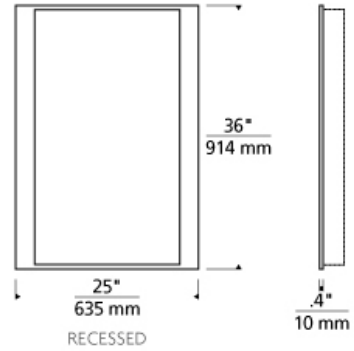

BATH COLLECTION

Siber Mirror

LED FL ADA T20

DESCRIPTION

Rectangular mirror surrounded by a cove of diffused white light. Available in two styles: recessed and surface. Provides shadow-free task and ambient light. Recessed version requires modifications to existing wall construction. Halogen includes eight 120 volt, 40 watt G9 base halogen lamps; compact fluorescent includes two 39 watt T5 high output linear fluorescent lamps and electronic ballast. LED version includes eight 5 watt, 400 lumen, 3000K LED. Recessed version requires modifications to existing wall construction. ADA compliant.

INSTALLATION

Recessed version requires modifications to existing wall construction. For wall mount use only, may be mounted vertically only.

WEIGHT

50.00lb / 22.68kg ±

siber mirror

ORDERING INFORMATION

700BCSIB	SHAPE OR SIZE	FINISH	LAMP
R	RECESSED	C CHROME	HALOGEN (T20)
S	SURFACE	S SATIN NICKEL	-CF FLUORESCENT 120V
			-CF277 FLUORESCENT 277V
			-LED930 LED 90 CRI 3000K 120V
			-LED930-277 LED 90 CRI 3000K 277V