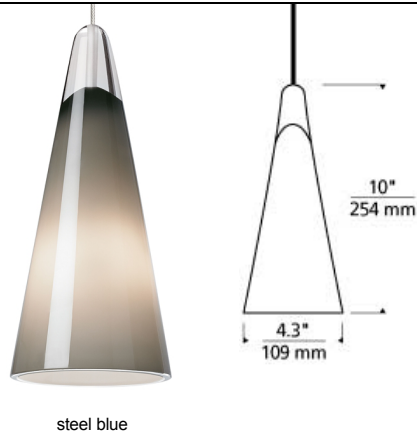

## Selina Pendant LED SORAA T20

### DESCRIPTION

Created by the skilled hands of Venetian artisans the Selina pendant light by Tech Lighting is simply stunning with its smooth conical shape and rich opaque color. This cone shaped glass is crowned by a beautiful clear draw and glows brilliantly while providing soft accent lighting onto surfaces below. Your choice of either halogen or LED laming ships with the Selina saving you both time and money, both options are fully dimmable to create the desired ambiance in your special space. Due to its modest scale and optimal task lighting capabilities, the Selina is ideal for kitchen island task lighting, bedroom lighting flanking an end table or bathroom lighting flanking a vanity. Includes low-voltage, 50 watt halogen bi-pin lamp or 8 watt, 300 delivered lumen, 3000K, replaceable SORAA® LED module and six feet of field-cutttable cable. Dimmable with low-voltage electronic or magnetic dimmer (based on the transformer). Works with SORAA.