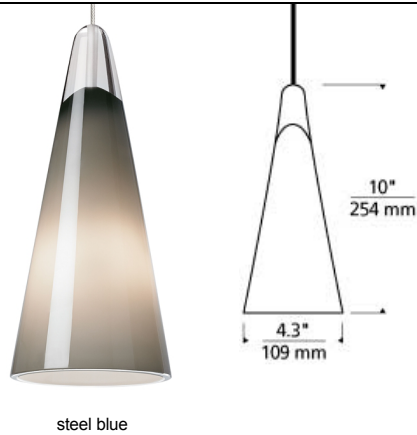

LOW - VOLTAGE PENDANTS

Selina Pendant LED SORAA T20

DESCRIPTION

Created by the skilled hands of Venetian artisans the Selina pendant light by Tech Lighting is simply stunning with its smooth conical shape and rich opaque color. This cone shaped glass is crowned by a beautiful clear draw and glows brilliantly while providing soft accent lighting onto surfaces below. Your choice of either halogen or LED laming ships with the Selina saving you both time and money, both options are fully dimmable to create the desired ambiance in your special space. Due to its modest scale and optimal task lighting capabilities, the Selina is ideal for kitchen island task lighting, bedroom lighting flanking an end table or bathroom lighting flanking a vanity. Includes low-voltage, 50 watt halogen bi-pin lamp or 8 watt, 300 delivered lumen, 3000K, replaceable SORAA® LED module and six feet of field-cutttable cable. Dimmable with low-voltage electronic or magnetic dimmer (based on the transformer). Works with SORAA.

steel blue

INSTALLATION

Socket terminates with FreeJack male connector, which may be installed into a system connector. Elements ordered with a system prefix include a connector for that system.

ACCESSORIES & OPTICAL CONTROLS

SORAA® LED Bi-Pin Replacement Pendant Module, Swag Hook

smoke

steel blue

white

ORDERING INFORMATION

700	SYSTEM	SLN	COLOR	FINISH	LAMP
FJ	FREEJACK		K SMOKE	Z ANTIQUE BRONZE	12 VOLT HALOGEN (T20)
MP	MONOPOINT		U STEEL BLUE	C CHROME	-LEDS930 12 VOLT LED 90 CRI 3000K (T20/T24)
MO	MONORAIL		W WHITE	S SATIN NICKEL	-24 24 VOLT HALOGEN
MO2	TWO-CIRCUIT MONORAIL				

Note: MP includes 4" Round Flush Canopy.

Chrome not offered on Monorail & Two-Circuit Monorail.

700 ____ SLN ____

FIXTURE TYPE: _____

JOB NAME: _____

NOTES: _____
