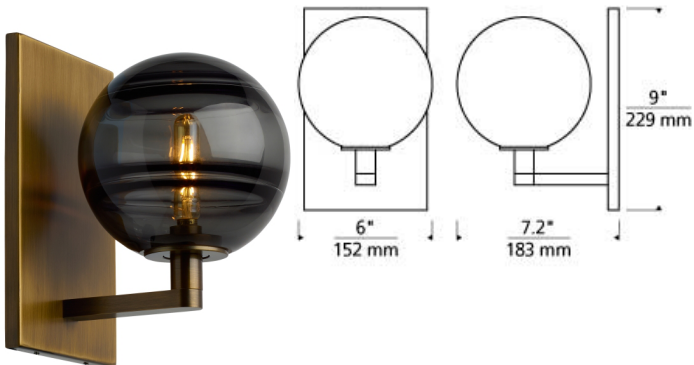

WALL COLLECTION

Sedona Wall LED T20

DESCRIPTION

The mild scale of the Sedona wall sconce light from Tech Lighting doesn't even begin to inhibit this LED wall light from making a dramatic statement, particularly when used in conjunction with complementary Sedona pendants or Sedona chandeliers for a unified contemporary lighting scheme. While each transparent clear and transparent smoke glass orb is perfectly spherical and smooth on the exterior surface, the interior surface features gradually thickening bands of glass which are artfully crafted by talented artisans to add a warm alluring visual interest to your space. Two, fully dimmable vintage tubular style LED lamping options are not only energy efficient, but also allow you to customize this LED wall sconce light to your desired ambiance. Rated for (1) 5w max, E12 candelabra base lamps (Not Included). LED version includes (1) 2 watt, 155 delivered lumens, 2700K, E12 base LED vintage tubular lamp. Mounts up or down.

INSTALLATION

This product can mount to either a 4" square electrical box with round plaster ring or an octagonal electrical box (not included).

WEIGHT

4.5-5lb / 2.04-2.27kg ±

clear / aged brass

clear / satin nickel

smoke / aged brass

smoke / satin nickel

ORDERING INFORMATION

700WSSDN COLOR	FINISH	LAMP
C CLEAR	R AGED BRASS	NO LAMP
K TRANSPARENT SMOKE	S SATIN NICKEL	-LED927 T6 LED 90 CRI 2700K 120V (T20/T24)

TECH LIGHTING®