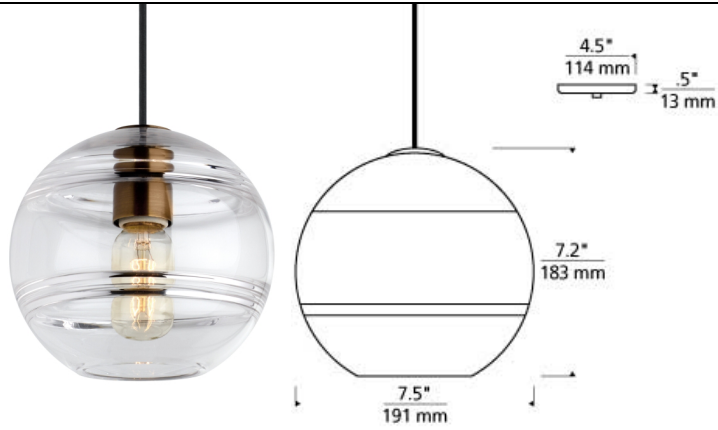

### DESCRIPTION

The small scale of the Sedona pendant light from Tech Lighting doesn't even begin to inhibit this pendant light from making a dramatic statement, particularly when installed in clusters using Tech Lighting multiport canopies to make a custom chandelier. While each transparent clear and transparent smoke glass orb is perfectly spherical and smooth on the exterior surface, the interior surface features gradually thickening bands of glass which are artfully crafted by talented artisans to add alluring visual interest to your space. Two, fully dimmable vintage tubular style LED lamping options are not only energy efficient, but also allow you to customize these pendant lights to your desired ambiance. Rated for (1) 60 watt max. E26 medium based lamp (Lamp Not Included) LED includes 3.5 watt, 250 delivered lumen, 2700K, medium base LED vintage radio lamp. Fixture provided with six feet of field-cuttable black cloth cord. Dimmable with LED compatible or triac dimmer.