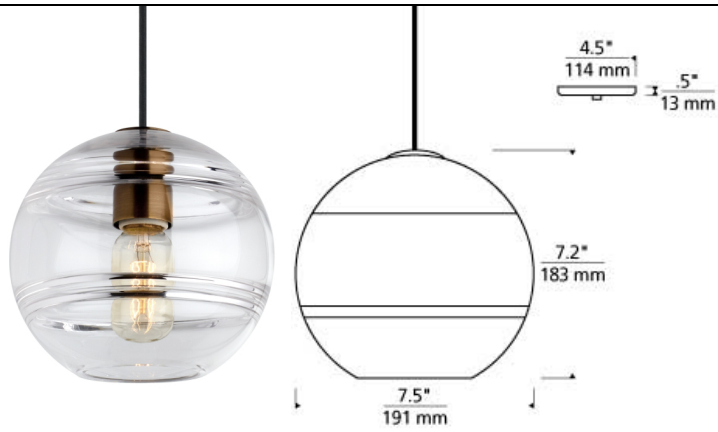

LINE - VOLTAGE PENDANTS / SUSPENSION

Sedona Grande Pendant LED T20

DESCRIPTION

The small scale of the Sedona pendant light from Tech Lighting doesn't even begin to inhibit this pendant light from making a dramatic statement, particularly when installed in clusters using Tech Lighting multipoint canopies to make a custom chandelier. While each transparent clear and transparent smoke glass orb is perfectly spherical and smooth on the exterior surface, the interior surface features gradually thickening bands of glass which are artfully crafted by talented artisans to add alluring visual interest to your space. Two, fully dimmable vintage tubular style LED lamping options are not only energy efficient, but also allow you to customize these pendant lights to your desired ambiance. Rated for (1) 60 watt max. E26 medium based lamp (Lamp Not Included) LED includes 3.5 watt, 250 delivered lumen, 2700K, medium base LED vintage radio lamp. Fixture provided with six feet of field-cuttable black cloth cord. Dimmable with LED compatible or triac dimmer.

INSTALLATION

This product can mount to either a 4" square electrical box with round plaster ring or an octagon electrical box.

WEIGHT

6-6.5lb / 2.72-2.95kg ±

clear / aged brass

clear / satin nickel

smoke / aged brass