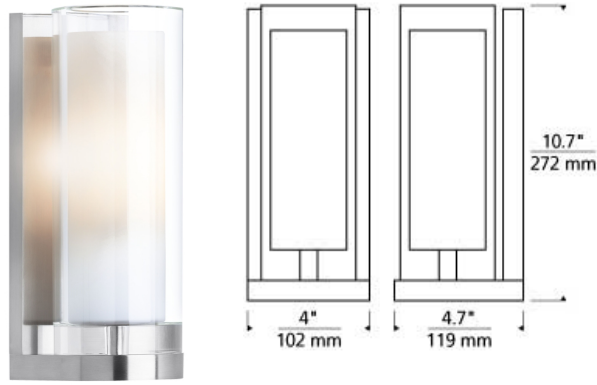

WALL COLLECTION

Sara Wall FL T20

DESCRIPTION

The Sara wall sconce light by Tech Lighting is simply elegant with its pure crystal shade and hand-blown glass diffuser. The Sara is cut from a solid block of crystal and formed into an elegant cylinder which surrounds the hand-blown inner white glass diffuser. This solid sconce sits on a die-cast metal base further enhancing the sophisticated and polished design. The Sara comes in three on-trend finishes Antique Bronze, Chrome and Satin Nickel. Scaling at 10.7" in length and 4.7" in width the Sara is ideal for bathroom vanities, hallway lighting and bedroom lighting flanking two end tables. Available lamping options include compact fluorescent no-lamp, leaving you the option to light this fixture with your preferred lamping. The Sara is one of two elegant fixtures in the Sara family, simple search for the Sara to find its closest family member. Instantly elevates any space. Rated for (1) 60w max, E26 medium based lamp (T10 lamp not included). Fluorescent includes 120 volt 26 watt GX24Q-3 base triple tube compact fluorescent lamp. May also be lamped with 32 watt GX24Q-3 base triple tube compact fluorescent lamp (not included). No Lamp version dimmable with standard incandescent dimmer.

clear

INSTALLATION

Mounts to a standard 4" square junction box with round plaster ring (provided by electrician).

WEIGHT

7-8lb / 3.18-3.63kg ±

clear

ORDERING INFORMATION

700WSSAR COLOR	FINISH	LAMP
C CLEAR	Z ANTIQUE BRONZE C CHROME S SATIN NICKEL	NO LAMP -CF COMPACT FLOURESCENT 120V