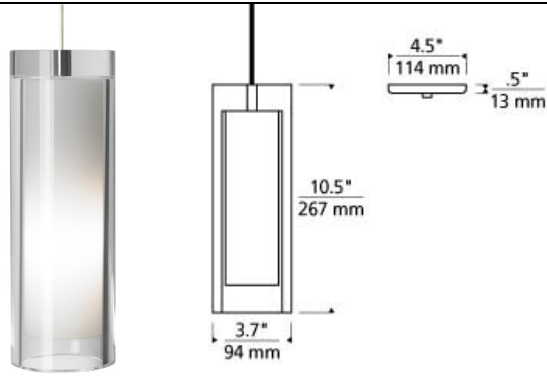

LINE - VOLTAGE PENDANTS / SUSPENSION

Sara Grande Pendant LED T20

DESCRIPTION

Pure indulgence, the Sara Grande is cut from a solid block of crystal and formed into an elegant cylinder which surrounds a hand-blown inner white glass diffuser. Instantly elevates any space. Rated for (1) 60 watt max, E26 medium based lamp (Lamp Not Included). LED includes 120 volt 6.5 watt, 810 delivered lumen, 2700K, medium base LED BT15 lamp. Incandescent version dimmable with standard incandescent dimmer. LED version dimmable with LED compatible dimmer. Fixture is provided with six feet of field-cuttable cable.

INSTALLATION

This product can mount to either a 4" square electrical box with round plaster ring or an octagon electrical box.

WEIGHT

5.5-6lb / 2.49-2.72kg ±

clear

clear

ORDERING INFORMATION

700 SYSTEM	SARGP	COLOR	FINISH	LAMP
TD	LINE-VOLTAGE PENDANTS/SUSPENSION	C CLEAR	Z ANTIQUE BRONZE B BLACK S SATIN NICKEL W WHITE	NO LAMP -LED827 BT15 LED 80 CRI 2700K 120V