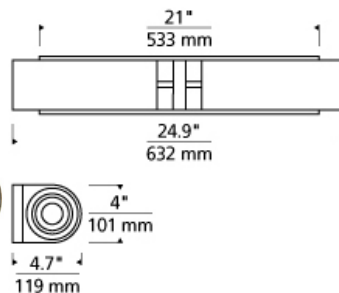

BATH COLLECTION

Sara Double Wall FL T20

DESCRIPTION

Pure indulgence, the Sara is cut from a solid block of crystal and formed into two elegant cylinders which surround hand-blown inner white glass diffusers that sit atop a die-cast metal base. Instantly elevates any space. May be mounted vertically or horizontally. Rated for (2) 60w max, E26 medium based lamp (T10 lamp not included). Fluorescent includes two 18 watt 2GX7 base twin tube compact fluorescent lamps.

INSTALLATION

Mounts to a standard 4" square junction box with round plaster ring (provided by electrician).

WEIGHT

10-10.5lb / 4.54-4.76kg ±

sara double wall

ORDERING INFORMATION

700WSSARDC FINISH

LAMP