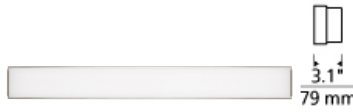

Sage 37 Bath

LED ADA T20

DESCRIPTION

The sleek Sage LED bath light is purpose-built to provide a beautifully diffused wash of LED illumination perfect for vanity light applications. Pairing its ultra-slim, full length backplate with its uninterrupted linear diffuser creates a sophisticated, clean, modern aesthetic. High quality, smoothly diffused LED lamping options available in all three scalable sizes let you match the performance of the Sage bath light to your personal preferences. In addition to each Sage bath light fixture being able to be mounted horizontally above a mirror, they also can be mounted vertically flanking a mirror or as a wall sconce light and are fully dimmable for creating the desired ambiance. Includes 46 watt, 3427 delivered lumen, 2700K or 3000K LED module. Mounts horizontally or vertically. ADA compliant. Dimmable with low-voltage electronic dimmer.

INSTALLATION

This product can mount to either a 4" square electrical box with round plaster ring or an octagonal electrical box.

WEIGHT

4.3-4.3lb / 1.95-1.95kg ±

chrome

satin nickel

ORDERING INFORMATION

700BCSAGW LENGTH (A)	FINISH	LAMP
37 38"	C CHROME S SATIN NICKEL	-LED927 LED 90 CRI 2700K 120V -LED927-277 LED 90 CRI 2700K 277V -LED930 LED 90 CRI 3000K 120V -LED930-277 LED 90 CRI 3000K 277V