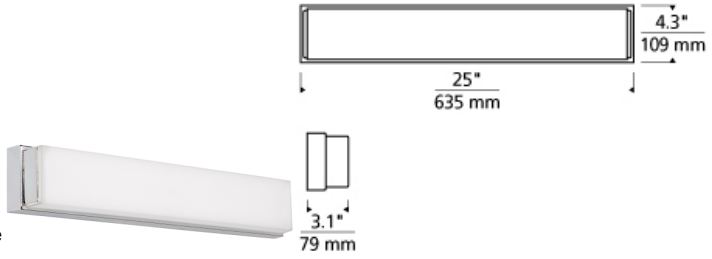

Sage 25 Bath

LED ADA T20

DESCRIPTION

The sleek Sage LED bath light is purpose-built to provide a beautifully diffused wash of LED illumination perfect for vanity light applications. Pairing its ultra-slim, full length backplate with its uninterrupted linear diffuser creates a sophisticated, clean, modern aesthetic. High quality, smoothly diffused LED lamping options available in all three scalable sizes let you match the performance of the Sage bath light to your personal preferences. In addition to each Sage bath light fixture being able to be mounted horizontally above a mirror, they also can be mounted vertically flanking a mirror or as a wall sconce light and are fully dimmable for creating the desired ambiance. Includes 35 watt, 2210 delivered lumen, 2700K or 3000K LED module. Mounts horizontally or vertically. ADA compliant. Dimmable with low-voltage electronic dimmer.

INSTALLATION

This product can mount to either a 4" square electrical box with round plaster ring or an octagonal electrical box.

WEIGHT

3.5-4lb / 1.59-1.81kg ±

chrome

satın nickel

ORDERING INFORMATION

700BCSAGW LENGTH (A)	FINISH	LAMP
25 25"	C CHROME S SATIN NICKEL	-LED927 LED 90 CRI 2700K 120V -LED927-277 LED 90 CRI 2700K 277V -LED930 LED 90 CRI 3000K 120V -LED930-277 LED 90 CRI 3000K 277V