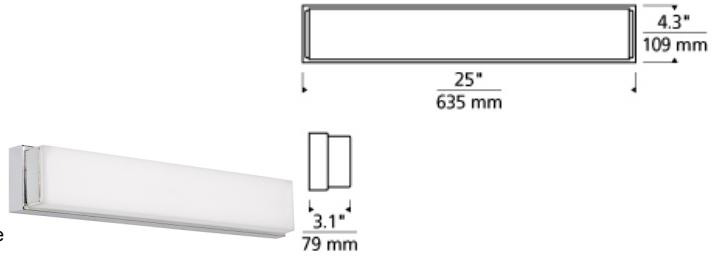

Sage 25 Bath

LED ADA T20

DESCRIPTION

The sleek Sage LED bath light is purpose-built to provide a beautifully diffused wash of LED illumination perfect for vanity light applications. Pairing its ultra-slim, full length backplate with its uninterrupted linear diffuser creates a sophisticated, clean, modern aesthetic. High quality, smoothly diffused LED lamping options available in all three scalable sizes let you match the performance of the Sage bath light to your personal preferences. In addition to each Sage bath light fixture being able to be mounted horizontally above a mirror, they also can be mounted vertically flanking a mirror or as a wall sconce light and are fully dimmable for creating the desired ambiance. Includes 35 watt, 2210 delivered lumen, 2700K or 3000K LED module. Mounts horizontally or vertically. ADA compliant. Dimmable with low-voltage electronic dimmer.

INSTALLATION

This product can mount to either a 4" square electrical box with round plaster ring or an octagonal electrical box.

WEIGHT

3.5-4lb / 1.59-1.81kg ±

chrome

satın nickel

ORDERING INFORMATION

700BCSAGW	LENGTH (A)	FINISH	LAMP
	25 25"	C CHROME S SATIN NICKEL	-LED927 LED 90 CRI 2700K 120V -LED927-277 LED 90 CRI 2700K 277V -LED930 LED 90 CRI 3000K 120V -LED930-277 LED 90 CRI 3000K 277V