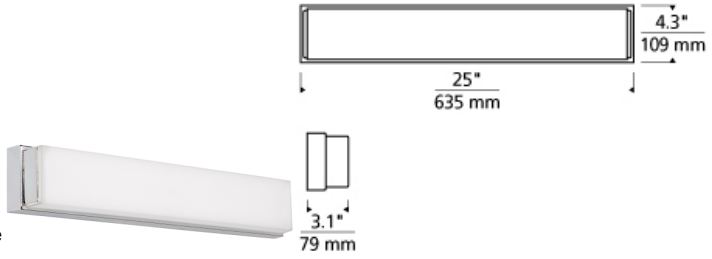

## DESCRIPTION

The sleek Sage LED bath light is purpose-built to provide a beautifully diffused wash of LED illumination perfect for vanity light applications. Pairing its ultra-slim, full length backplate with its uninterrupted linear diffuser creates a sophisticated, clean, modern aesthetic. High quality, smoothly diffused LED lamping options available in all three scalable sizes let you match the performance of the Sage bath light to your personal preferences. In addition to each Sage bath light fixture being able to be mounted horizontally above a mirror, they also can be mounted vertically flanking a mirror or as a wall sconce light and are fully dimmable for creating the desired ambiance. Includes 35 watt, 2210 delivered lumen, 2700K or 3000K LED module. Mounts horizontally or vertically. ADA compliant. Dimmable with low-voltage electronic dimmer.

## INSTALLATION

This product can mount to either a 4" square electrical box with round plaster ring or an octagonal electrical box.

## WEIGHT

3.5-4lb / 1.59-1.81kg ±

chrome

satın nickel