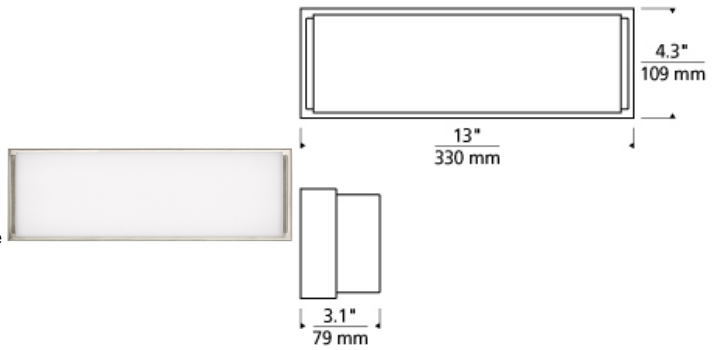

BATH COLLECTION

Sage 13 Wall/Bath LED ADA T20

DESCRIPTION

The sleek Sage LED bath light is purpose-built to provide a beautifully diffused wash of LED illumination perfect for vanity light applications. Pairing its ultra-slim, full-length backplate with its uninterrupted linear diffuser creates a sophisticated, clean, modern aesthetic. High quality, smoothly diffused LED lamping options available in all three scalable sizes let you match the performance of the Sage bath light to your personal preferences. In addition to each Sage bath light fixture being able to be mounted horizontally above a mirror, they also can be mounted vertically flanking a mirror or as a wall sconce light and are fully dimmable for creating the desired ambiance. Includes 25 watt, 1334 delivered lumen, 2700K or 3000K LED module. Mounts horizontally or vertically. ADA compliant. Dimmable with low-voltage electronic dimmer.

INSTALLATION

This product can mount to either a 4" square electrical box with round plaster ring or an octagonal electrical box (not included).

WEIGHT

2-2.5lb / 0.91-1.13kg ±

chrome

satın nickel

ORDERING INFORMATION

700BCSAGW	LENGTH (A)	FINISH	LAMP
13	13"	C CHROME S SATIN NICKEL	-LED927 LED 90 CRI 2700K 120V -LED927-277 LED 90 CRI 2700K 277V -LED930 LED 90 CRI 300K 120V -LED930-277 LED 90 CRI 300K 277V

TECH LIGHTING®