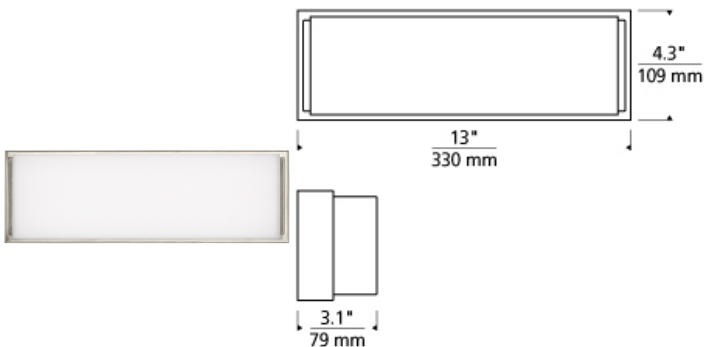

### DESCRIPTION

The sleek Sage LED bath light is purpose-built to provide a beautifully diffused wash of LED illumination perfect for vanity light applications. Pairing its ultra-slim, full-length backplate with its uninterrupted linear diffuser creates a sophisticated, clean, modern aesthetic. High quality, smoothly diffused LED lamping options available in all three scalable sizes let you match the performance of the Sage bath light to your personal preferences. In addition to each Sage bath light fixture being able to be mounted horizontally above a mirror, they also can be mounted vertically flanking a mirror or as a wall sconce light and are fully dimmable for creating the desired ambiance. Includes 25 watt, 1334 delivered lumen, 2700K or 3000K LED module. Mounts horizontally or vertically. ADA compliant. Dimmable with low-voltage electronic dimmer.

### INSTALLATION

This product can mount to either a 4" square electrical box with round plaster ring or an octagonal electrical box (not included).

### ORDERING INFORMATION

| 700BCSAGW | LENGTH (A) | FINISH                     | LAMP   |
|-----------|------------|----------------------------|--|
| 13        | 13"        | C CHROME<br>S SATIN NICKEL | -LED927 LED 90 CRI 2700K 120V<br>-LED927-277 LED 90 CRI 2700K 277V<br>-LED930 LED 90 CRI 300K 120V<br>-LED930-277 LED 90 CRI 300K 277V |