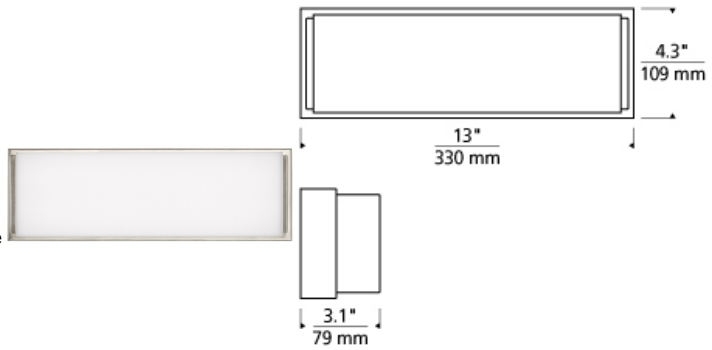

BATH COLLECTION

Sage 13 Wall/Bath LED ADA T20

DESCRIPTION

The sleek Sage LED bath light is purpose-built to provide a beautifully diffused wash of LED illumination perfect for vanity light applications. Pairing its ultra-slim, full-length backplate with its uninterrupted linear diffuser creates a sophisticated, clean, modern aesthetic. High quality, smoothly diffused LED lamping options available in all three scalable sizes let you match the performance of the Sage bath light to your personal preferences. In addition to each Sage bath light fixture being able to be mounted horizontally above a mirror, they also can be mounted vertically flanking a mirror or as a wall sconce light and are fully dimmable for creating the desired ambiance. Includes 25 watt, 1334 delivered lumen, 2700K or 3000K LED module. Mounts horizontally or vertically. ADA compliant. Dimmable with low-voltage electronic dimmer.

INSTALLATION

This product can mount to either a 4" square electrical box with round plaster ring or an octagonal electrical box (not included).

WEIGHT

2-2.5lb / 0.91-1.13kg ±

chrome

satın nickel

ORDERING INFORMATION

700BCSAGW	LENGTH (A)	FINISH	LAMP
	13 13"	C CHROME S SATIN NICKEL	-LED927 LED 90 CRI 2700K 120V -LED927-277 LED 90 CRI 2700K 277V -LED930 LED 90 CRI 300K 120V -LED930-277 LED 90 CRI 300K 277V

TECH LIGHTING®