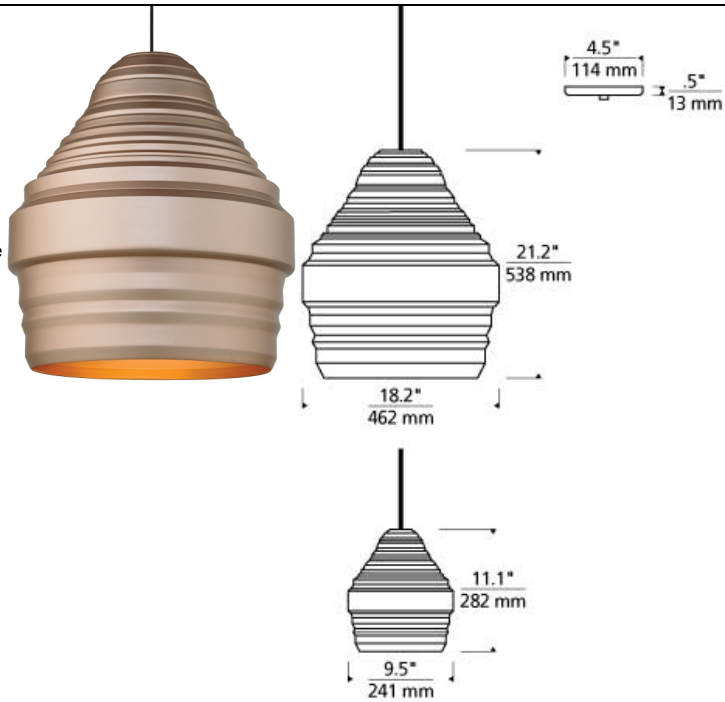

LINE - VOLTAGE PENDANTS / SUSPENSION

Ryker Pendant LED T20

DESCRIPTION

The Ryker pendant light by Tech Lighting is simply elegant yet visually complex. The complex scale and silhouette combine to give you a fresh take on a large, warehouse-inspired design. The spun metal shade's crisp inflections are softened by a matte rubberized finish to complete the modern industrial aesthetic. This large pendant scales at 21.2" in length and 18.2" in diameter making it ideal for bathroom lighting, dining room lighting and kitchen island lighting. Available lamping options include energy efficient LED or no-lamp, leaving you the option to light this fixture with your preferred lamping. Rated for (1) 75 watt max E26 medium base lamp (Lamp Not Included). LED ships with 120 volt 19 watt, 1680 delivered lumen, 2700K, medium base LED A21 lamp. LED version dimmable with an LED compatible dimmer. Consult lamp manufacturer for more information. Fixture provided with six feet of field-cuttable cloth cord to match finish selection.

INSTALLATION

This product can mount to either a 4" square electrical box with round plaster ring or an octagonal electrical box (not included).

WEIGHT

2-2.5lb / 0.91-1.13kg ±

ORDERING INFORMATION

700 SYSTEM	RYKP	SHAPE OR SIZE	FINISH	LAMP
TD	LINE-VOLTAGE PENDANTS/SUSPENSION	L LARGE S SMALL	BB BLACK/BLACK AB BRUSHED ALUMINUM/BLACK GB GOLD/BLACK WWWHITE/WHITE	NO LAMP -LED927 A21 LED 90 CRI 2700K 120V (T20/T24)