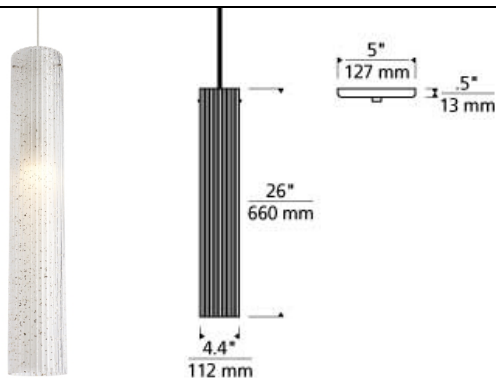

Rombo Grande Pendant LED T20

DESCRIPTION

The ubiquitous ribbed glass cylindrical is elevated with the Rombo Grande pendant by Tech Lighting, featuring handcrafted silver and gold leaf gilding with an inner sugared glass diffuser that makes for an outwardly dramatic visual effect. The Rombo Grande is available in two contemporary shade colors making it ideal for a wide range of lighting decor applications such as kitchen island task lighting, hallway lighting and numerous hospitality lighting applications. The Rombo is available with or without LED lamping. All lamping options are fully dimmable to create the desired ambiance in your special space using a low-voltage ELV or Triac dimmer. No Lamp rated for (1) 75 watt max. E26 medium base lamp (Not Included). LED version includes 120 volt 10 watt, 320 delivered lumen, 3000K, medium base LED A19 lamp. Dimmable with most LED compatible ELV and TRIAC dimmers. Ships with 6 feet field-cuttable satin nickel cord.

INSTALLATION

This product can mount to either a 4" square electrical box with round plaster ring or an octagon electrical box.

WEIGHT

6.5-7lb / 2.95-3.18kg ±

clear transparent smoke

ORDERING INFORMATION

700 SYSTEM	RMBGP	COLOR	FINISH	LAMP
TD	LINE-VOLTAGE PENDANTS/SUSPENSION	C CLEAR K TRANSPARENT SMOKE	S SATIN NICKEL	NO LAMP -LED930 A19 LED 90 CRI 2700K 120V (T20/T24)