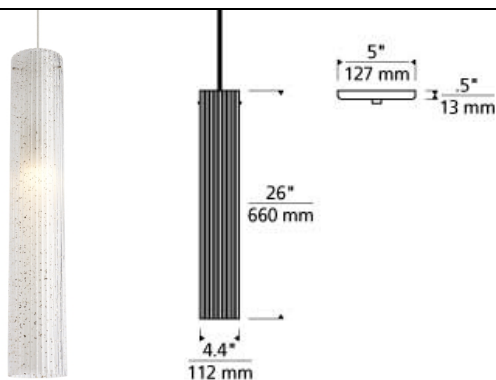

Rombo Grande Pendant LED T20

DESCRIPTION

The ubiquitous ribbed glass cylindrical is elevated with the Rombo Grande pendant by Tech Lighting, featuring handcrafted silver and gold leaf gilding with an inner sugared glass diffuser that makes for an outwardly dramatic visual effect. The Rombo Grande is available in two contemporary shade colors making it ideal for a wide range of lighting decor applications such as kitchen island task lighting, hallway lighting and numerous hospitality lighting applications. The Rombo is available with or without LED lamping. All lamping options are fully dimmable to create the desired ambiance in your special space using a low-voltage ELV or Triac dimmer. No Lamp rated for (1) 75 watt max. E26 medium base lamp (Not Included). LED version includes 120 volt 10 watt, 320 delivered lumen, 3000K, medium base LED A19 lamp. Dimmable with LED compatible dimmer. Ships with 6 feet field-cuttable satin nickel cord.

INSTALLATION

This product can mount to either a 4" square electrical box with round plaster ring or an octagon electrical box.

WEIGHT

6.5-7lb / 2.95-3.18kg ±

clear

transparent smoke

ORDERING INFORMATION

700 SYSTEM	RMBGP	COLOR	FINISH	LAMP
TD	LINE-VOLTAGE PENDANTS/SUSPENSION	C CLEAR K TRANSPARENT SMOKE	S SATIN NICKEL	NO LAMP -LED930 A19 LED 90 CRI 2700K 120V (T20/T24)