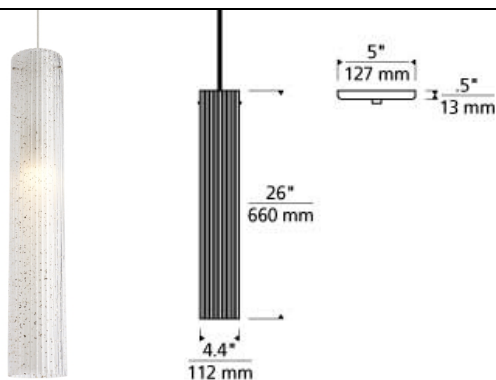

# Rombo Grande Pendant LED T20

## DESCRIPTION

The ubiquitous ribbed glass cylindrical is elevated with the Rombo Grande pendant by Tech Lighting, featuring handcrafted silver and gold leaf gilding with an inner sugared glass diffuser that makes for an outwardly dramatic visual effect. The Rombo Grande is available in two contemporary shade colors making it ideal for a wide range of lighting decor applications such as kitchen island task lighting, hallway lighting and numerous hospitality lighting applications. The Rombo is available with or without LED lamping. All lamping options are fully dimmable to create the desired ambiance in your special space using a low-voltage ELV or Triac dimmer. No Lamp rated for (1) 75 watt max. E26 medium base lamp (Not Included). LED version includes 120 volt 10 watt, 320 delivered lumen, 3000K, medium base LED A19 lamp. Dimmable with LED compatible dimmer. Ships with 6 feet field-cuttable satin nickel cord.

## INSTALLATION

This product can mount to either a 4" square electrical box with round plaster ring or an octagon electrical box.

## WEIGHT

6.5-7lb / 2.95-3.18kg ±

clear

transparent smoke